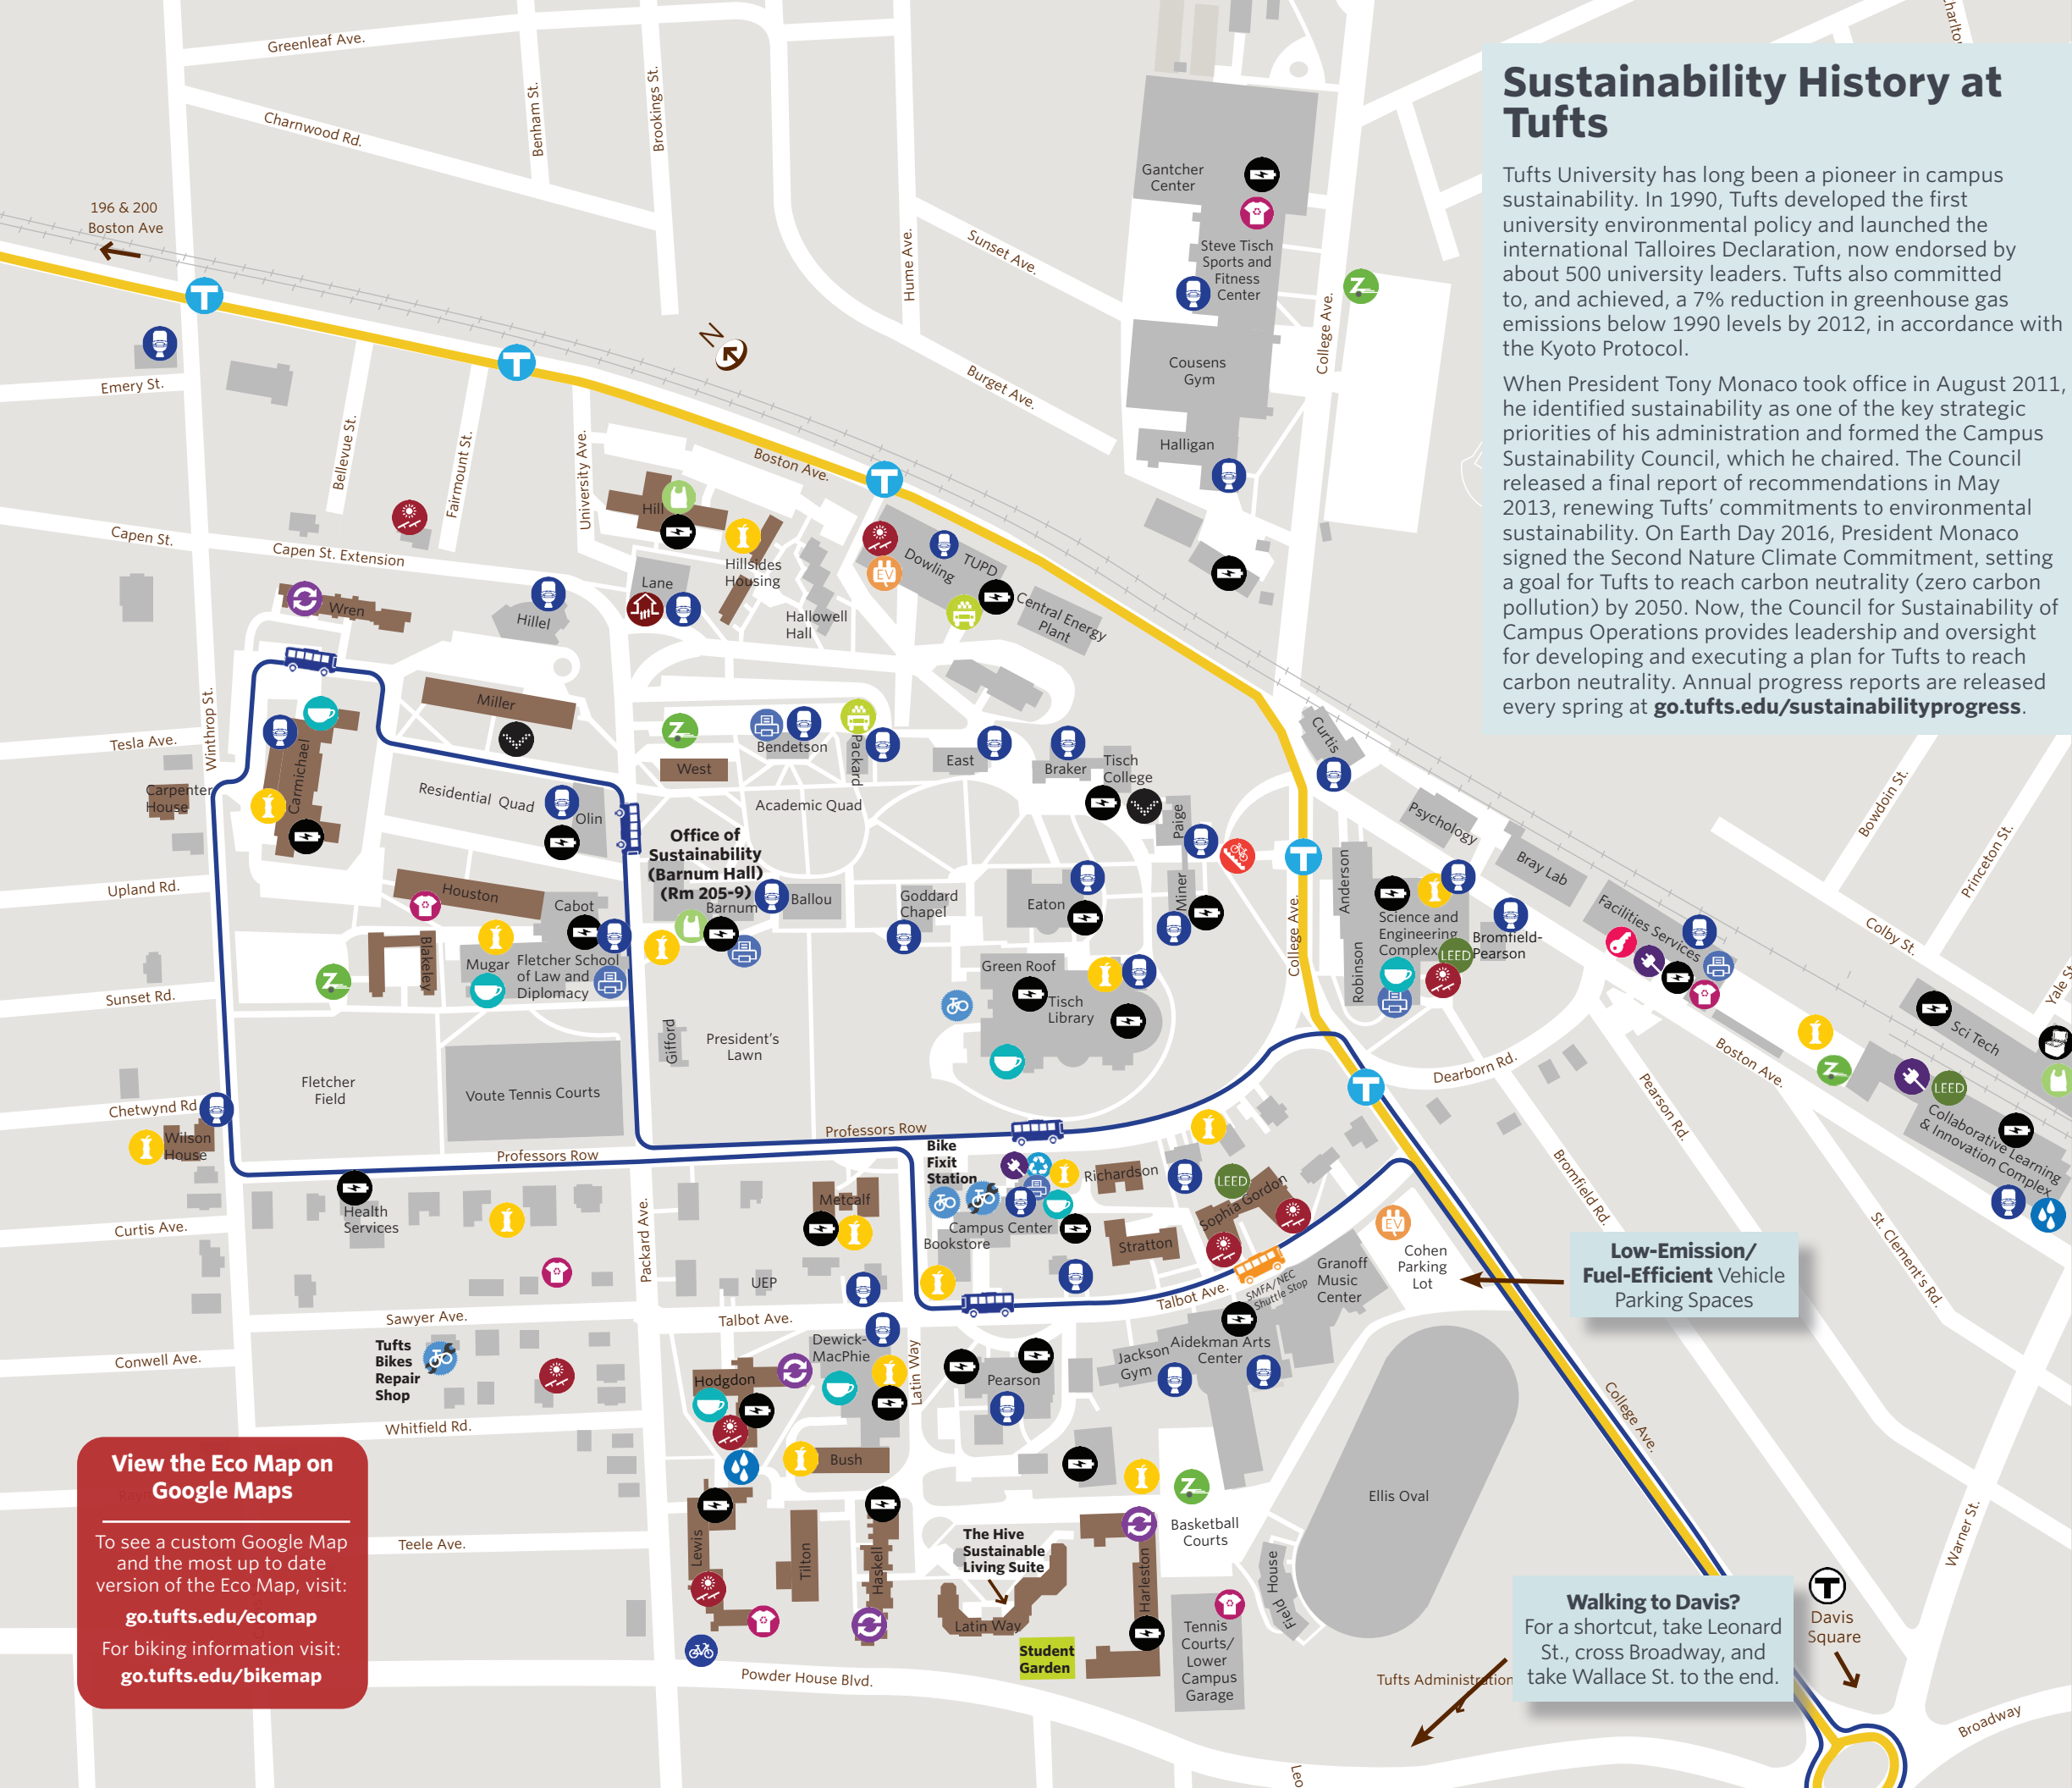

Sustainability History at Tufts

Tufts University has long been a pioneer in campus sustainability. In 1990, Tufts developed the first university environmental policy and launched the international Talloires Declaration, now endorsed by about 500 university leaders. Tufts also committed to, and achieved, a 7% reduction in greenhouse gas emissions below 1990 levels by 2012, in accordance with the Kyoto Protocol.

When President Tony Monaco took office in August 2011, he identified sustainability as one of the key strategic priorities of his administration and formed the Campus Sustainability Council, which he chaired. The Council released a final report of recommendations in May 2013, renewing Tufts' commitments to environmental sustainability. On Earth Day 2016, President Monaco signed the Second Nature Climate Commitment, setting a goal for Tufts to reach carbon neutrality (zero carbon pollution) by 2050. Now, the Council for Sustainability of Campus Operations provides leadership and oversight for developing and executing a plan for Tufts to reach carbon neutrality. Annual progress reports are released every spring at go.tufts.edu/sustainabilityprogress.

Eco Map Legend

Compost & Specialty Recycling

- **Battery Recycling:** These bins only accept select batteries go.tufts.edu/specialtyrecycling
- **Compost:** No meat or dairy. go.tufts.edu/compost
- **E-Waste Recycling:** These bins accept small devices or items with electrical cords. go.tufts.edu/specialtyrecycling
- **Ink and Toner Recycling:** These bins accept used ink and toner cartridges. go.tufts.edu/specialtyrecycling
- **Key Recycling:** Tufts Facilities building has a collection for keys
- **Plastic Bag & Film Recycling:** We take clean, dry plastic bags and film. More info at go.tufts.edu/specialtyrecycling
- **Residence Hall Freecycle Station**
- **Styrofoam Recycling:** Only accepts large pieces of white Styrofoam and Styrofoam ice packs.
- **Textile Recycling:** Accepts clothing, sheets, towels, shoes & more, in any condition. go.tufts.edu/textilerecycling

Sustainability Landmarks

- **All Gender Restrooms**
- **Fair Trade Coffee Available**
- **Geothermal Heat Pump:** Transfers heat from the ground to the building
- **LEED Building:** Leadership in Energy & Environmental Design
- **Permeable Pavement:** Water can drain directly through pavement, preventing runoff/floods
- **Rain Garden:** Filters rain water and prevents runoff/floods
- **Residence Hall with Eco-Rep presence:** go.tufts.edu/ecoreps
- **Solar Panels**

Sustainable Transport