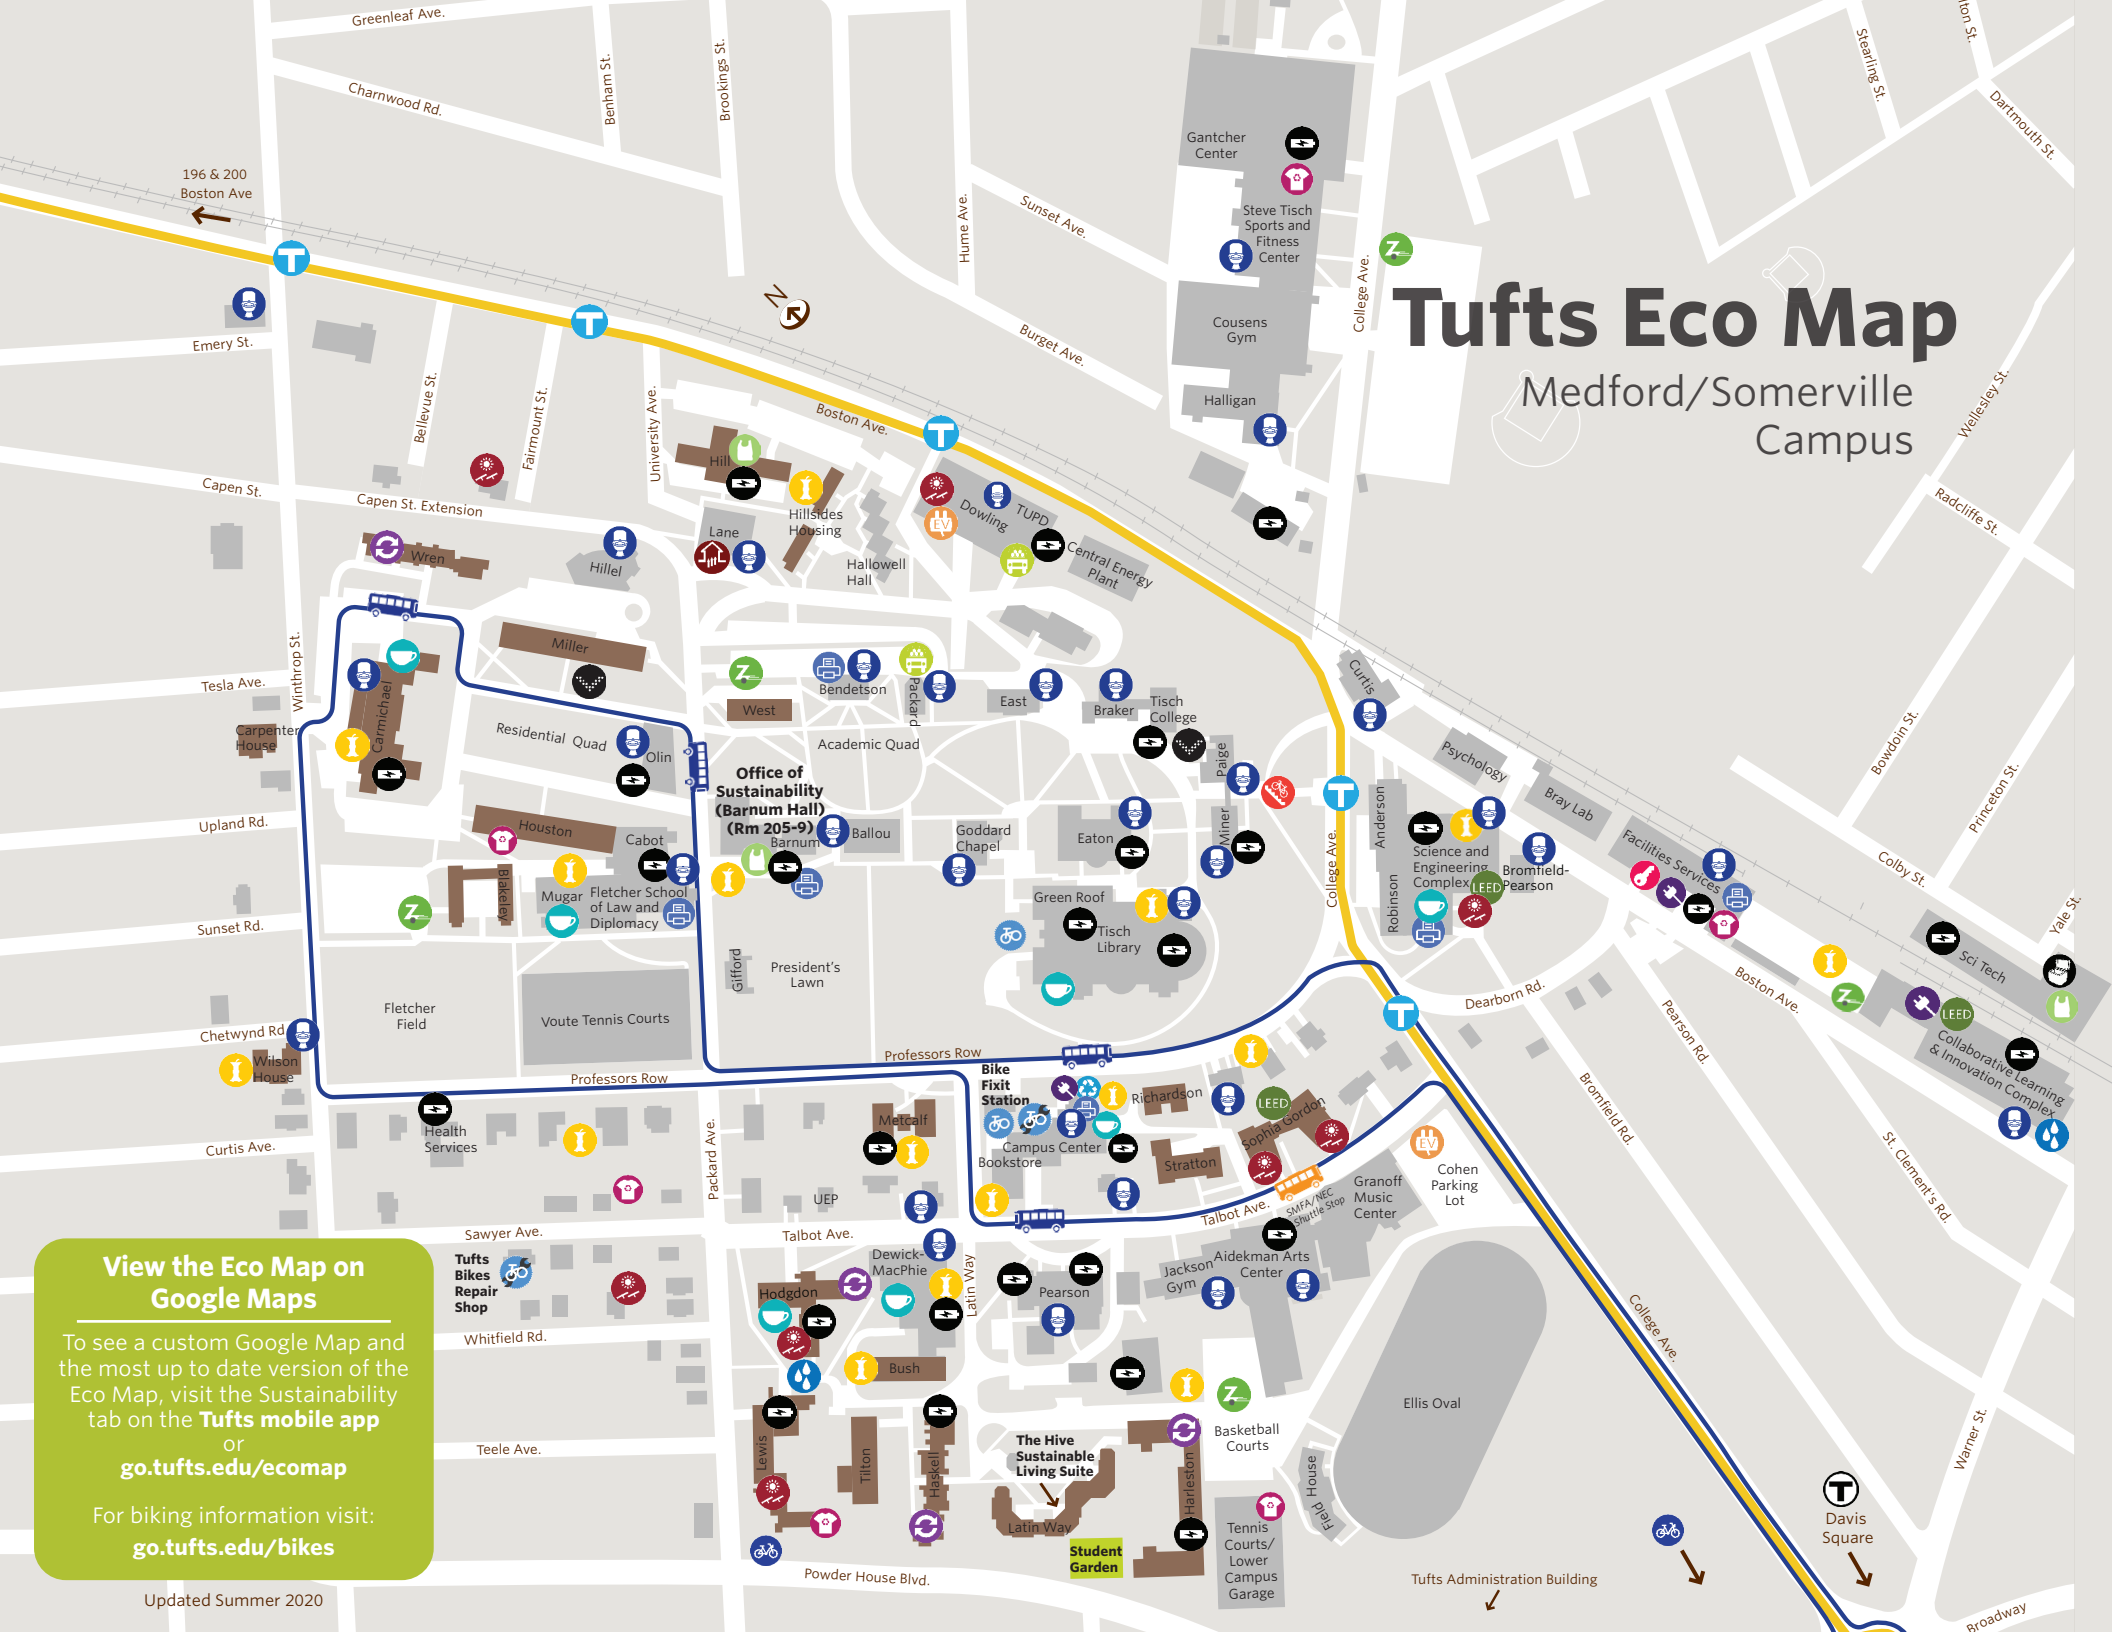

Eco Map Legend

Compost & Specialty Recycling

-  **Battery Recycling:** These bins only accept select batteries go.tufts.edu/specialtyrecycling
-  **Compost:** No meat or dairy. go.tufts.edu/compost
-  **E-Waste Recycling:** These bins accept small devices or items with electrical cords. go.tufts.edu/specialtyrecycling
-  **Ink and Toner Recycling:** These bins accept used ink and toner cartridges. go.tufts.edu/specialtyrecycling
-  **Key Recycling:** Tufts Facilities building has a collection for keys
-  **Plastic Bag & Film Recycling:** We take clean, dry plastic bags and film. More info at go.tufts.edu/specialtyrecycling
-  **Residence Hall Freecycle Station**
-  **Styrofoam Recycling:** Only accepts large pieces of white Styrofoam and Styrofoam ice packs.
-  **Textile Recycling:** Accepts clothing, sheets, towels, shoes & more, in any condition. go.tufts.edu/textilerecycling

Sustainable Transport

-  **Blue Bikes:** Become a member at bluebikes.com
-  **Davis Square Shuttle Stop & Route:** View and live track all shuttle options at go.tufts.edu/shuttle
-  **Electric Vehicle Charging Station**
-  **MBTA Bus Stop & Route:** Buses 80, 94, and 96 all stop at Tufts. View routes & schedules at mbta.com
-  **Memorial Stairs Bike Groove:** Roll your bike up the stairs
-  **Priority Carpool Parking**
-  **SMFA/NEC Shuttle Stop:** View full schedule at go.tufts.edu/smfashuttle
-  **Tufts Bikes Bikeshare Program:** Check out bikes for free through Tisch Library. Learn more at tuftsbikes.com
-  **Zipcar:** Register at zipcar.com/tufts

Office of
Sustainability

Eco Map

Medford/Somerville Campus

sustainability.tufts.edu

Tufts Eco Map

Medford/Somerville Campus

View the Eco Map on Google Maps

To see a custom Google Map and the most up to date version of the Eco Map, visit the Sustainability tab on the **Tufts mobile app** or go.tufts.edu/ecomap

For biking information visit: go.tufts.edu/bikes