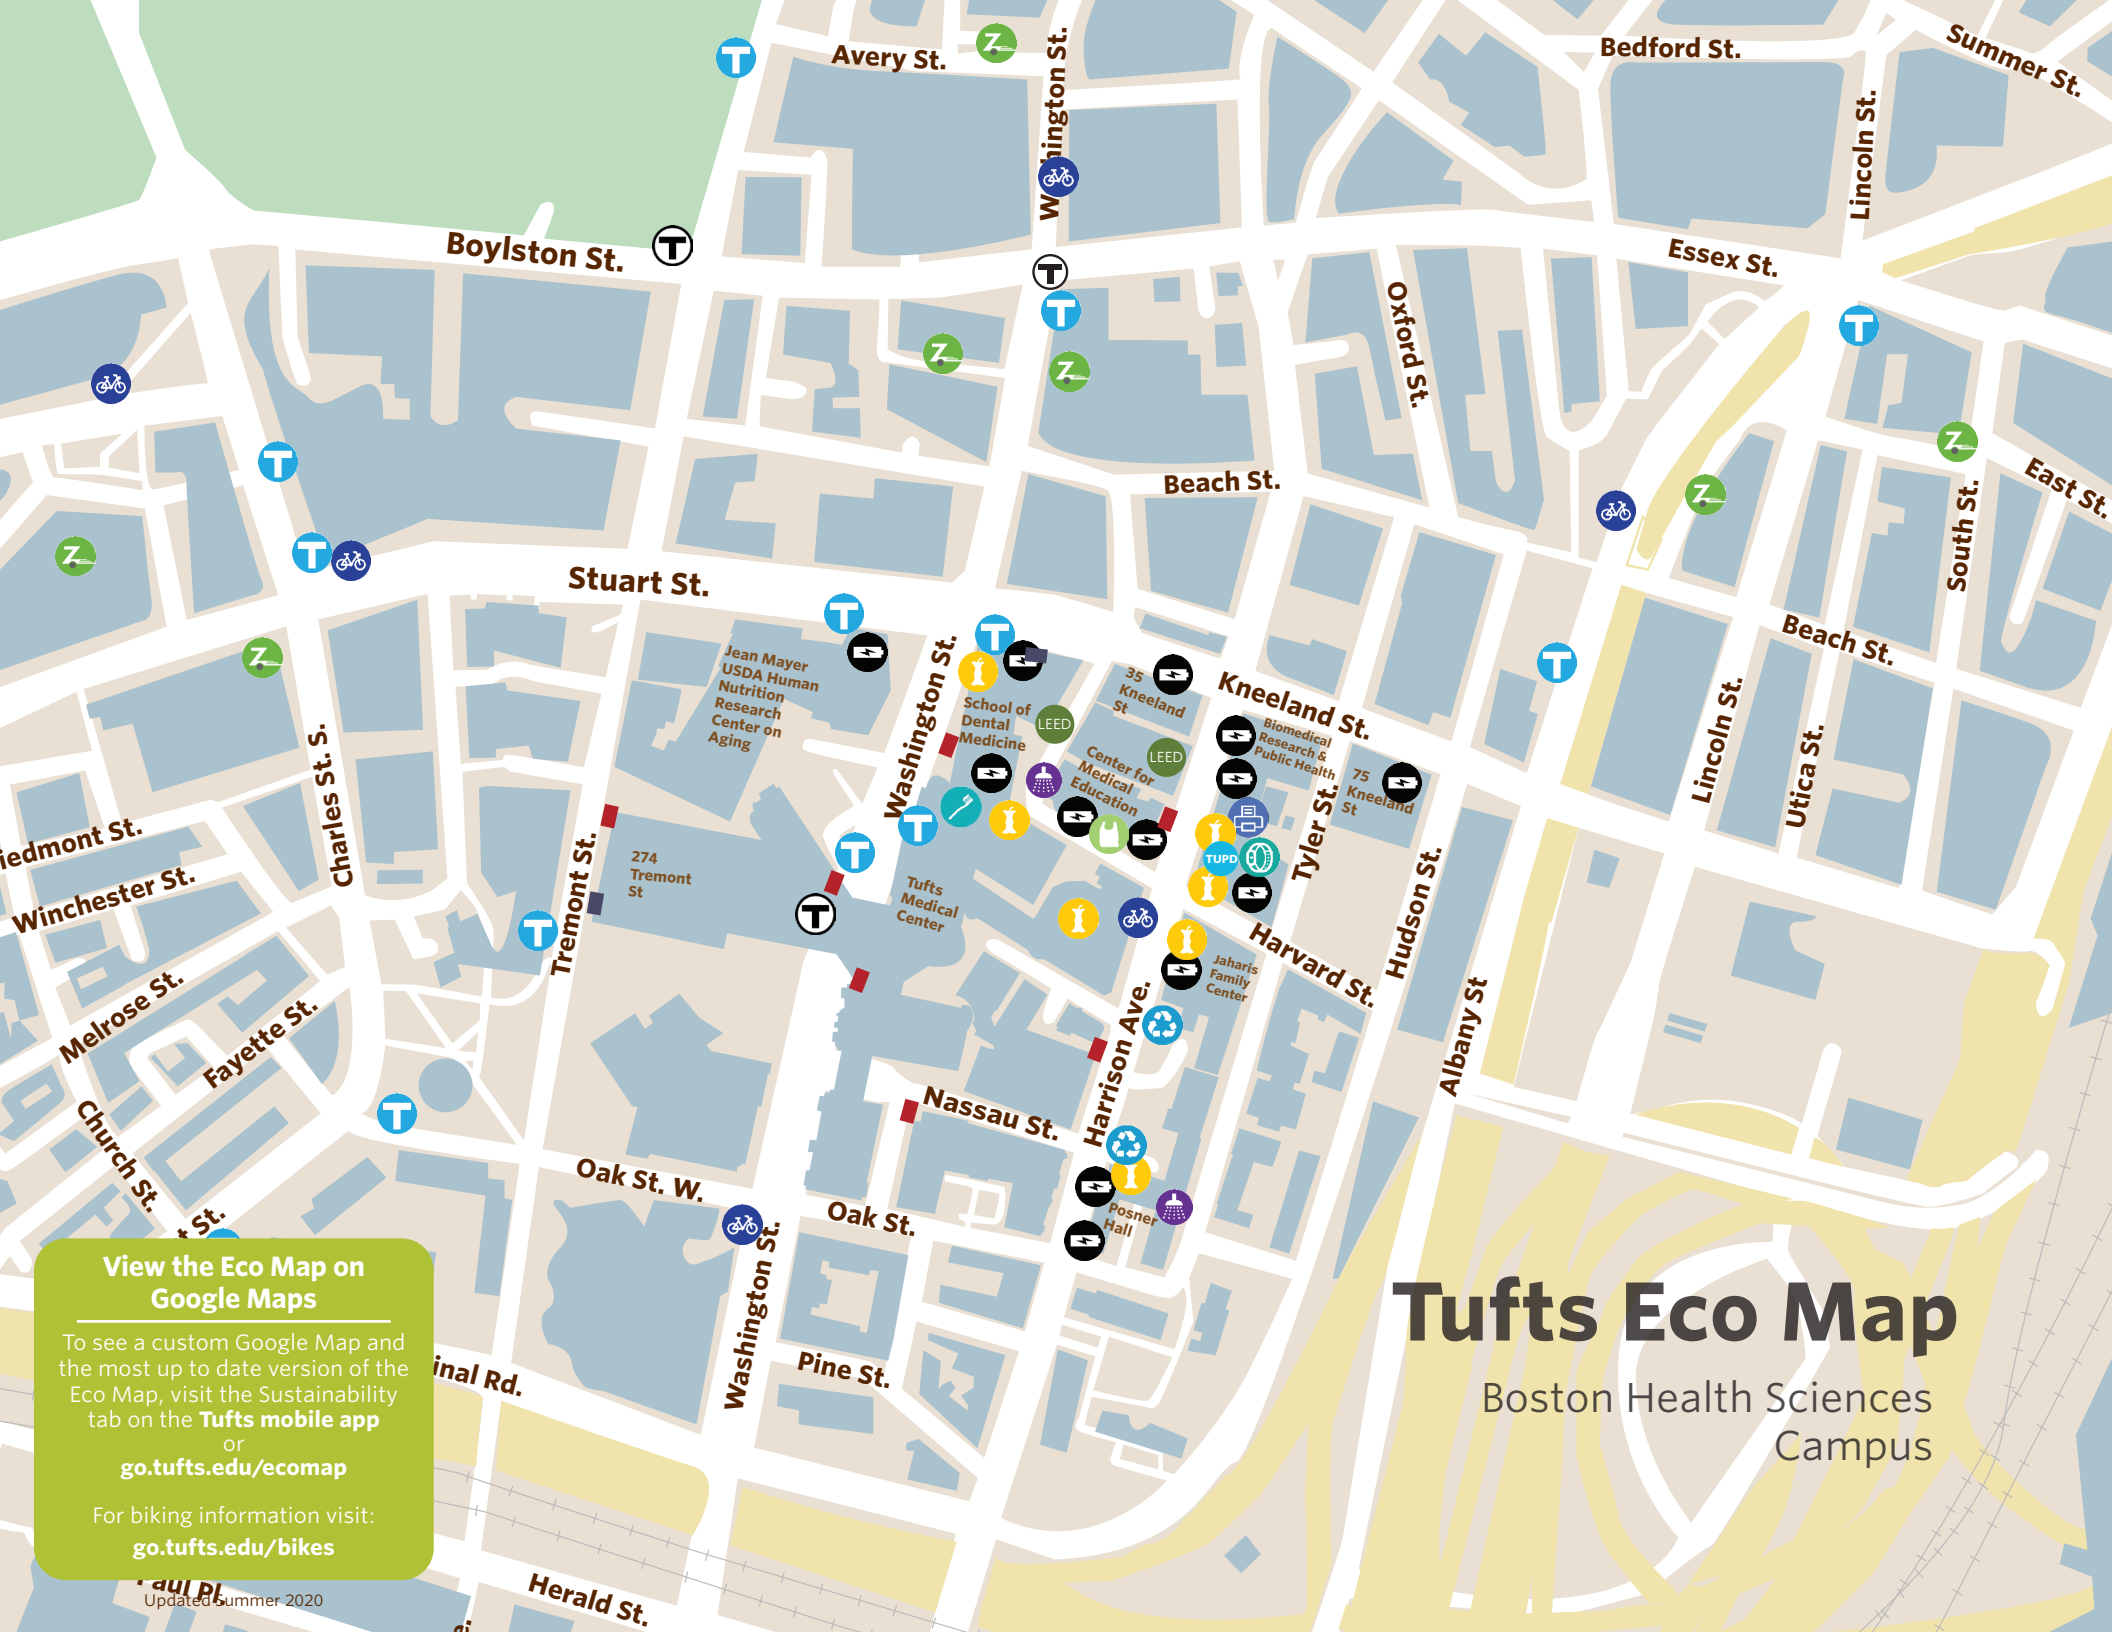

Office of
Sustainability

Eco Map

Boston Health Sciences Campus

sustainability.tufts.edu

View the Eco Map on Google Maps

To see a custom Google Map and the most up to date version of the Eco Map, visit the Sustainability tab on the **Tufts mobile app** or go.tufts.edu/ecomap

For biking information visit: go.tufts.edu/bikes

Updated Summer 2020

Tufts Eco Map

Boston Health Sciences Campus