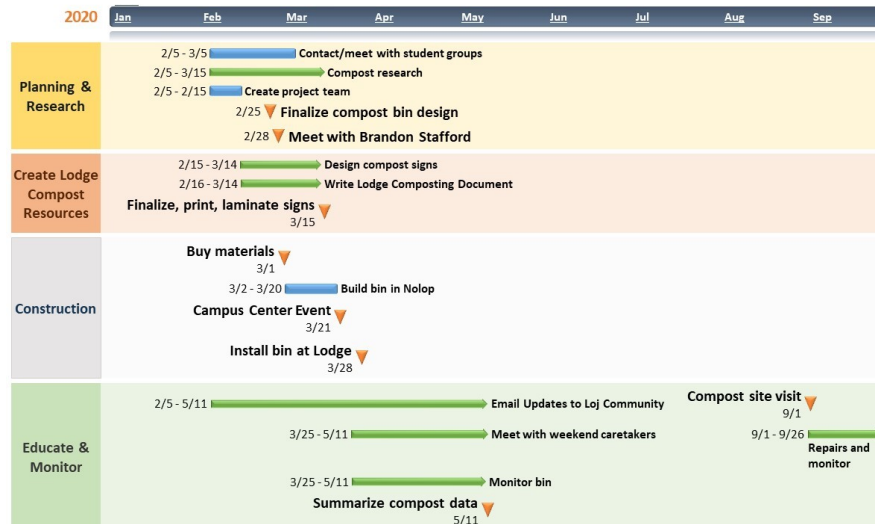

Tufts Mountain Club Compost

Funding a compost system for the TMC Loj

What is the Loj?

- Located in Lincoln, NH
- Hub for off-campus outdoor recreation
- Managed by TMC
- Houses 70 guests
- Hosts TMC weekend retreats (POC, Queer, and Peak Weekend), as well as alumni and guests

Project Background and Need

We propose funding an outdoor composter for the TMC Loj.

- **700 + Tufts students, alumni, and guests** visit the Loj annually.
- **6,600 gallons of waste** (including organic kitchen waste) generated annually.
- All waste goes to Lincoln Transfer Station for landfill, incineration, or recycling.
- Previous compost discontinued due to **bears, rodents, and lack of planning/management.**

Design Goals

- Minimize bear and pest activity
- Ensure long term sustainable management of food waste
- Secure meaningful uses/destinations for compost

Design Solution

- Two-bin outdoor composter
- Manage compost through TMC Executive Board, caretakers, and Loj guests
- Fully decomposed compost to be used on-site and/or donated to Tufts Garden Club

Timeline

Budget

Budget Breakdown	Total Cost
Bin Construction	$524
Operation	$353
Maintenance and Repair	$495
Educational Components	$55
Campus Center Event	$40
Total Requested	$1,470

Project Impacts

The TMC composting project will:

- **Be 100% student designed and built.**
- Foster **collaboration** between student organizations faculty, and alumni
- Teach **basic design and carpentry skills** to student volunteers in Nolop maker space

Teach 700 students and Loj guests to compost properly every year.

- Motivate Loj guests to **compost on campus and at home**
- Train 20+ caretakers each semester in **detailed compost management**

Reduce greenhouse gas emissions.

- Divert estimated **660 gallons organic material** per year from waste stream