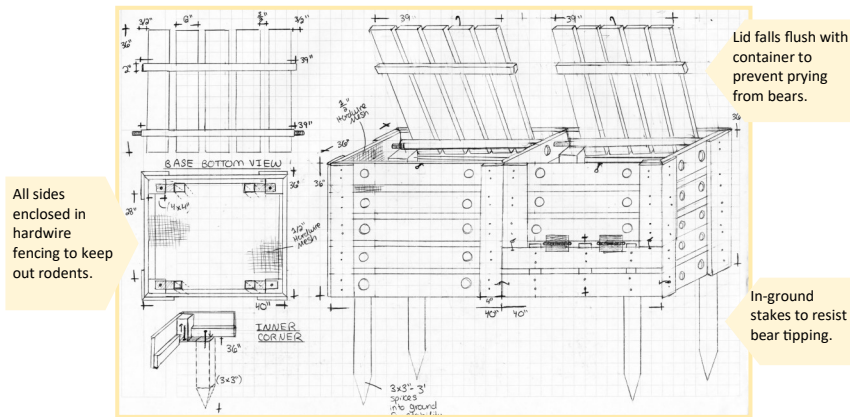

Tufts Mountain Club Compost

Funding a compost system for the TMC Loj

What is the Loj?

- Located in Lincoln, NH
- Hub for off-campus outdoor recreation
- Managed by TMC
- Houses 70 guests
- Hosts TMC weekend retreats (POC, Queer, and Peak Weekend), as well as alumni and guests

Project Background and Need

We propose funding an outdoor composter for the TMC Loj.

- **700 + Tufts students, alumni, and guests** visit the Loj annually.
- **6,600 gallons of waste** (including organic kitchen waste) generated annually.
- All waste goes to Lincoln Transfer Station for landfill, incineration, or recycling.
- Previous compost discontinued due to **bears, rodents, and lack of planning/management.**

Design Goals

- Minimize bear and pest activity
- Ensure long term sustainable management of food waste
- Secure meaningful uses/destinations for compost

Design Solution

- Two-bin outdoor composter
- Manage compost through TMC Executive Board, caretakers, and Loj guests
- Fully decomposed compost to be used on-site and/or donated to Tufts Garden Club

Timeline

Budget

Budget Breakdown	Total Cost
Bin Construction	$524
Operation	$353
Maintenance and Repair	$495
Educational Components	$55
Campus Center Event	$40
Total Requested	$1,470

Project Impacts

The TMC composting project will:

- **Be 100% student designed and built.**
- Foster **collaboration** between student organizations faculty, and alumni
- Teach **basic design and carpentry skills** to student volunteers in Nolop maker space

Teach 700 students and Loj guests to compost properly every year.

- Motivate Loj guests to **compost on campus and at home**
- Train 20+ caretakers each semester in **detailed compost management**

Reduce greenhouse gas emissions.

- Divert estimated **660 gallons organic material** per year from waste stream