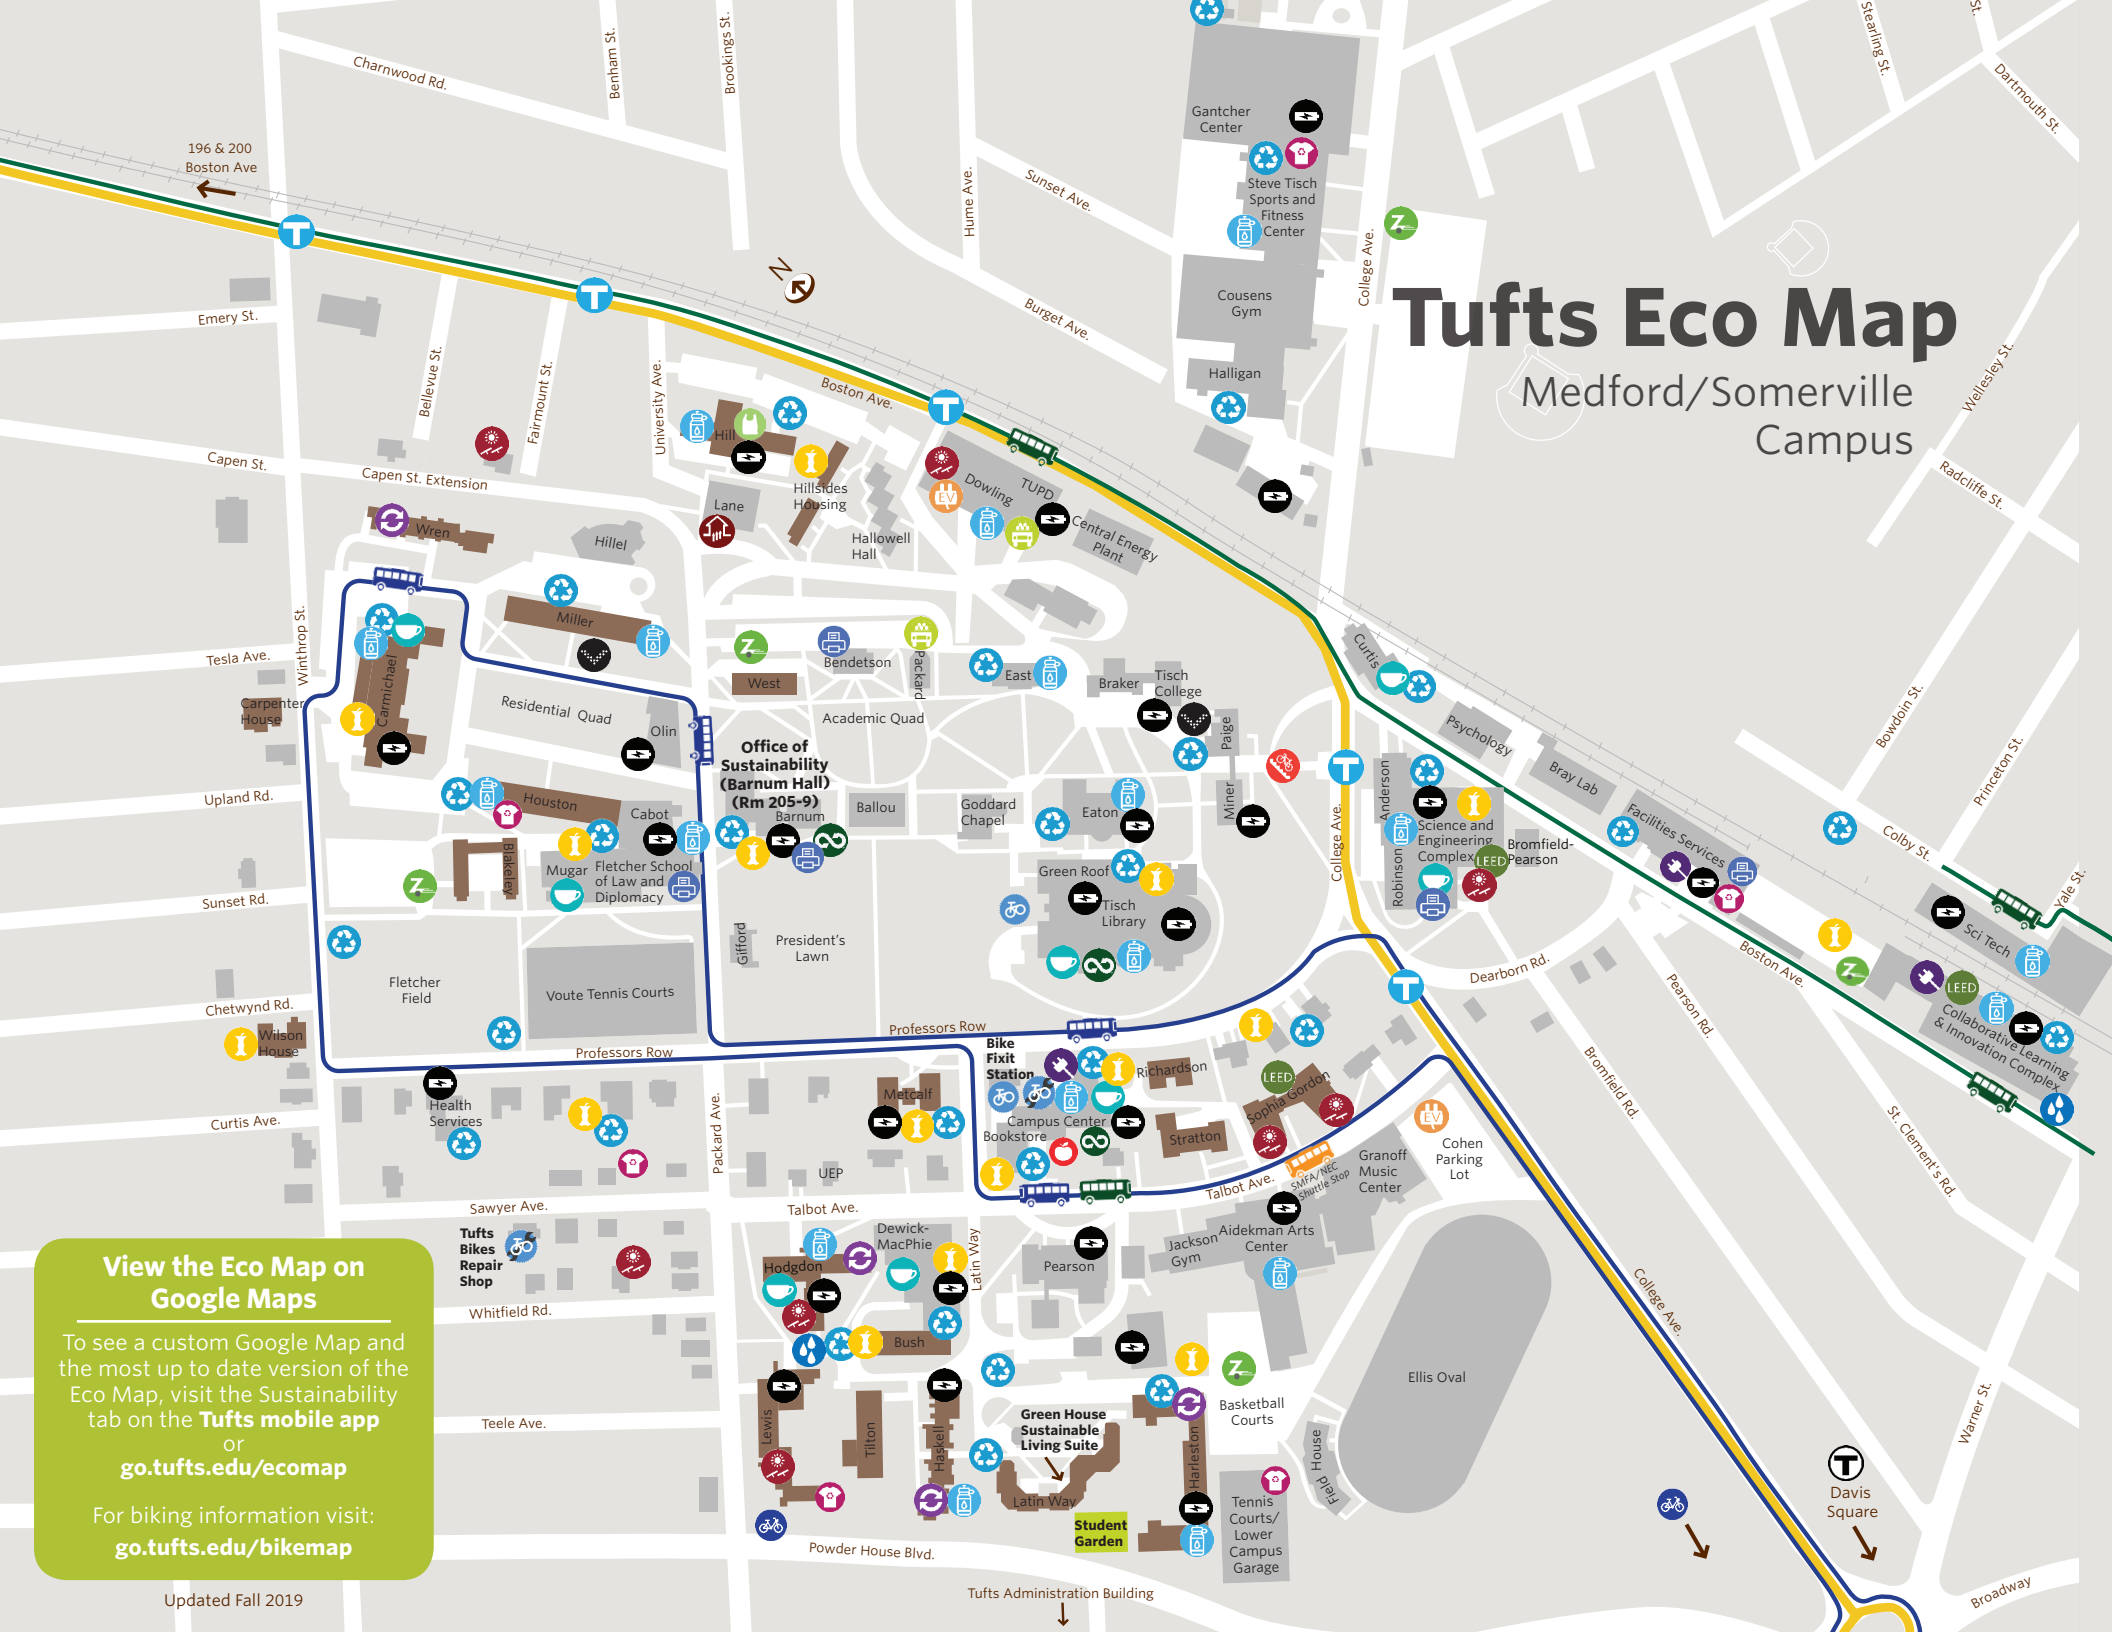

Eco Map

Medford/Somerville Campus
sustainability.tufts.edu

Tufts Eco Map

Medford/Somerville Campus

View the Eco Map on Google Maps

To see a custom Google Map and the most up to date version of the Eco Map, visit the Sustainability tab on the **Tufts mobile app** or go.tufts.edu/ecomap

For biking information visit: go.tufts.edu/bikemap