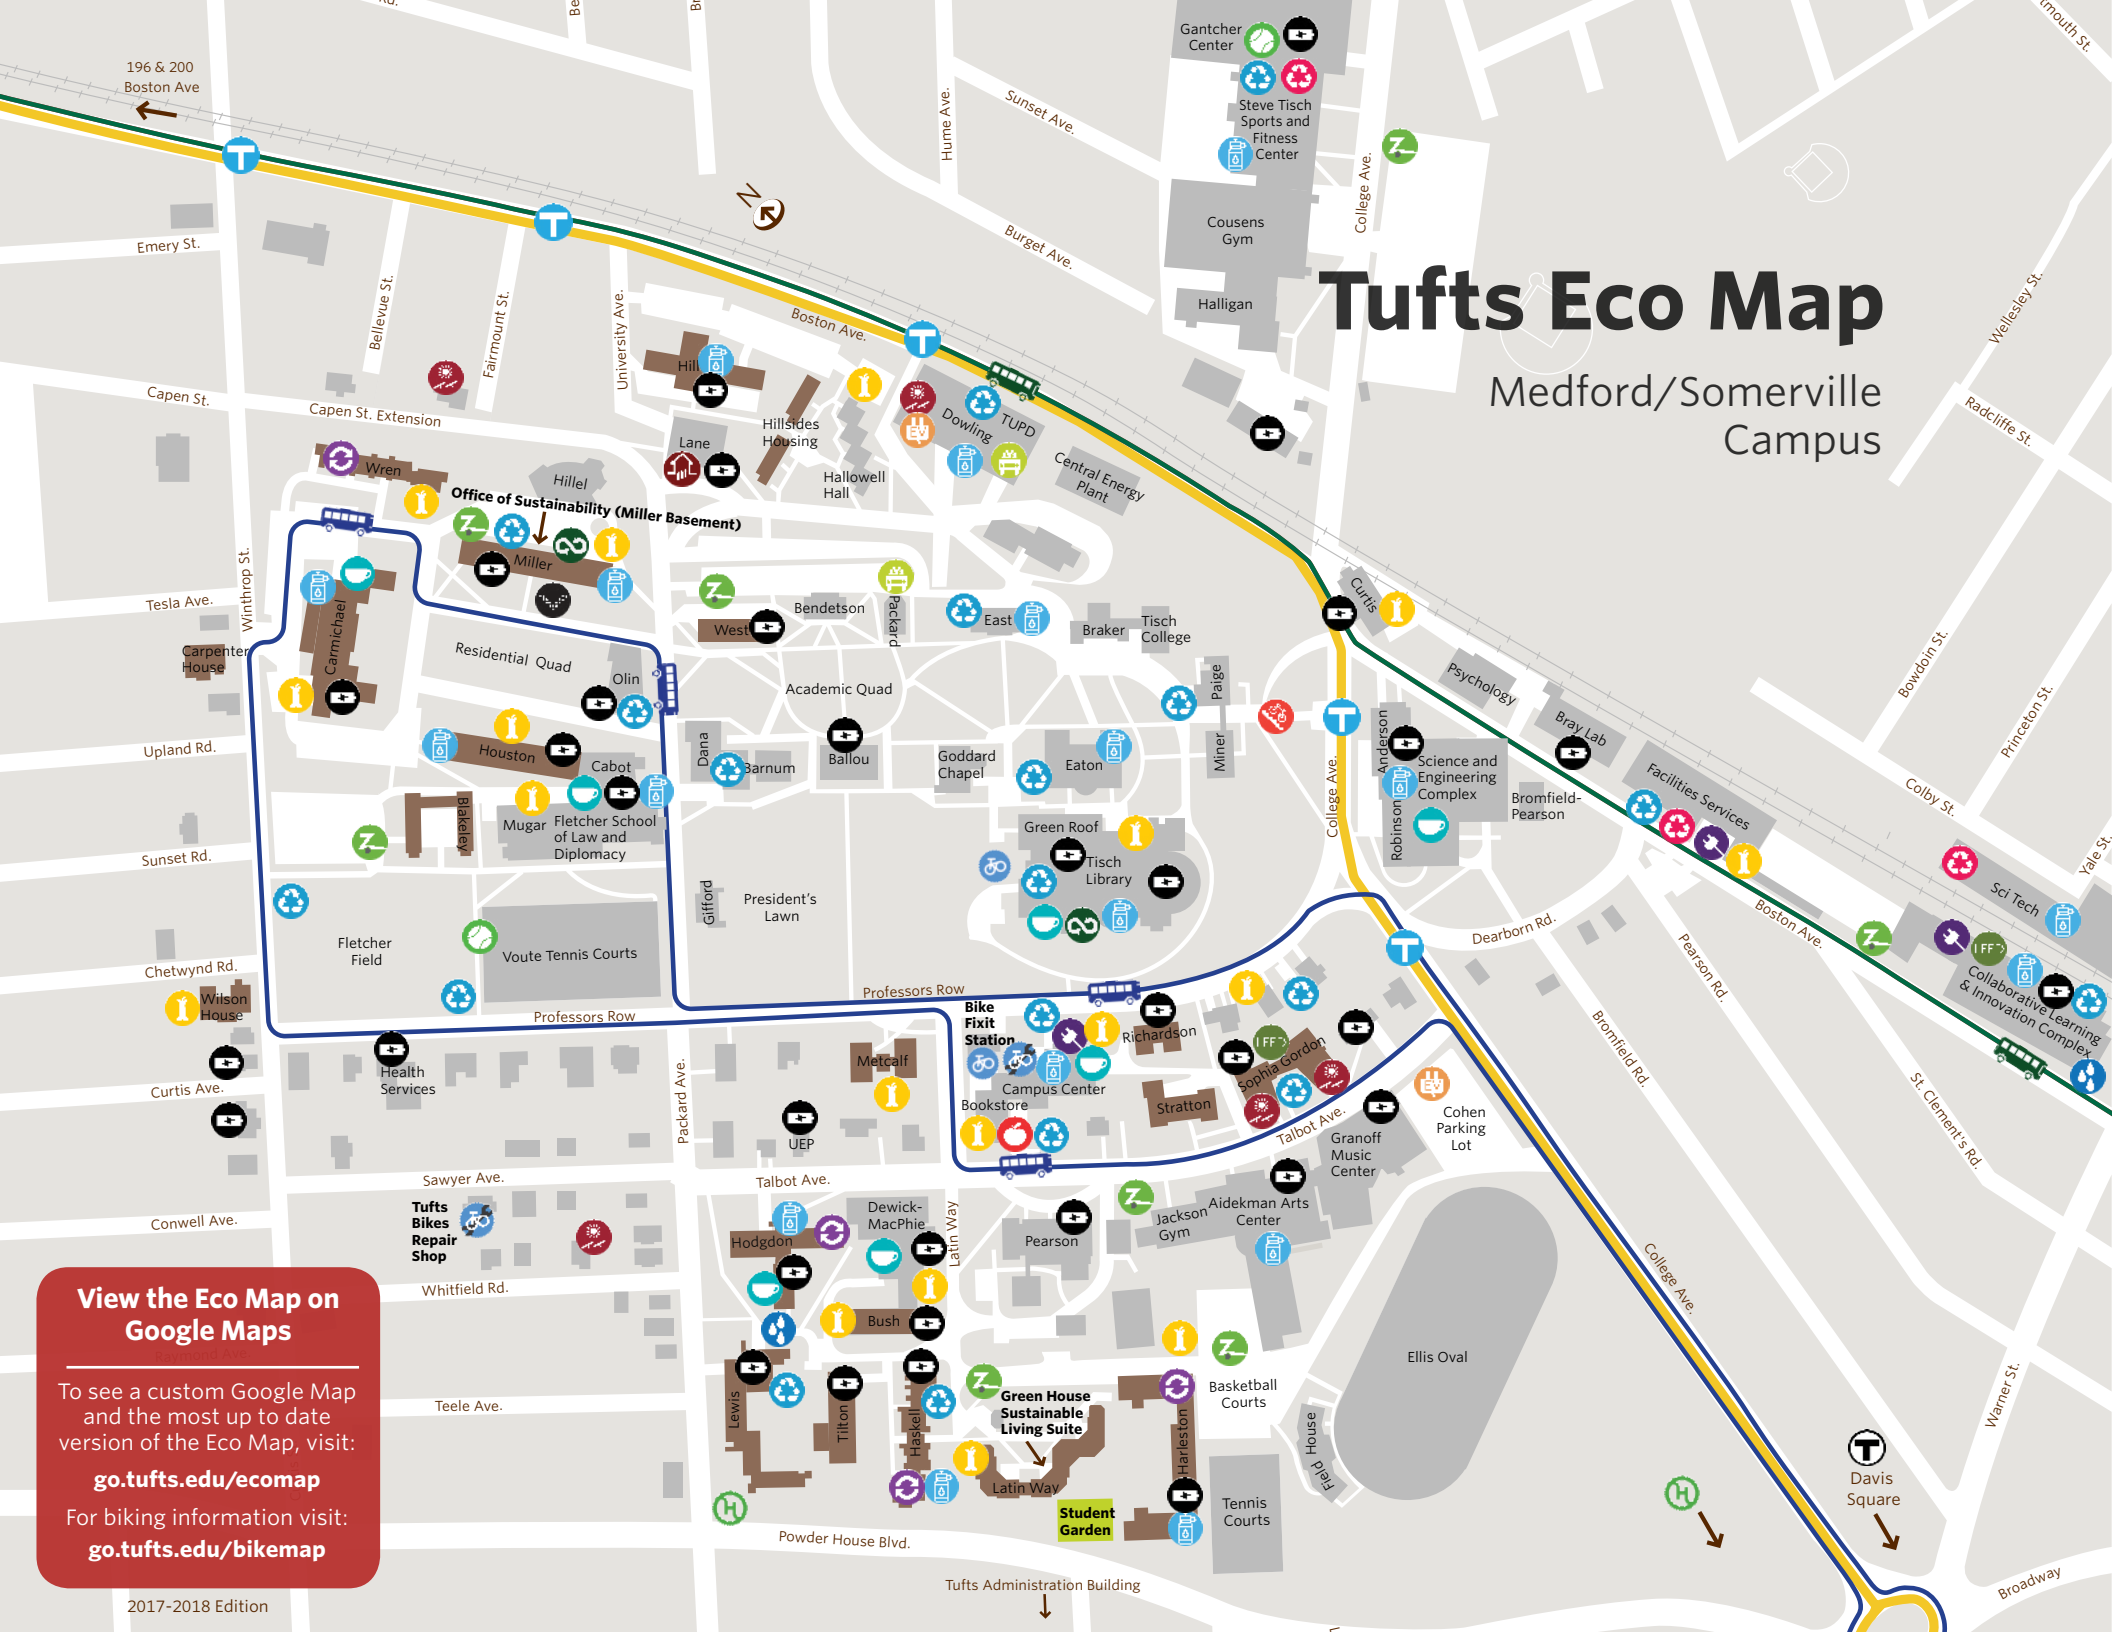

Stay Connected

 Newsletter: bit.ly/greentuftnews

 facebook.com/greenttufts

 twitter.com/greenttufts

 instagram.com/greenttufts

Eco Map

Medford/Somerville Campus

sustainability.tufts.edu

Tufts
UNIVERSITY

sustainability
Supporting a university-wide commitment

Tufts Eco Map

Medford/Somerville Campus

View the Eco Map on Google Maps

To see a custom Google Map and the most up to date version of the Eco Map, visit:
go.tufts.edu/ecomap

For biking information visit:
go.tufts.edu/bikemap