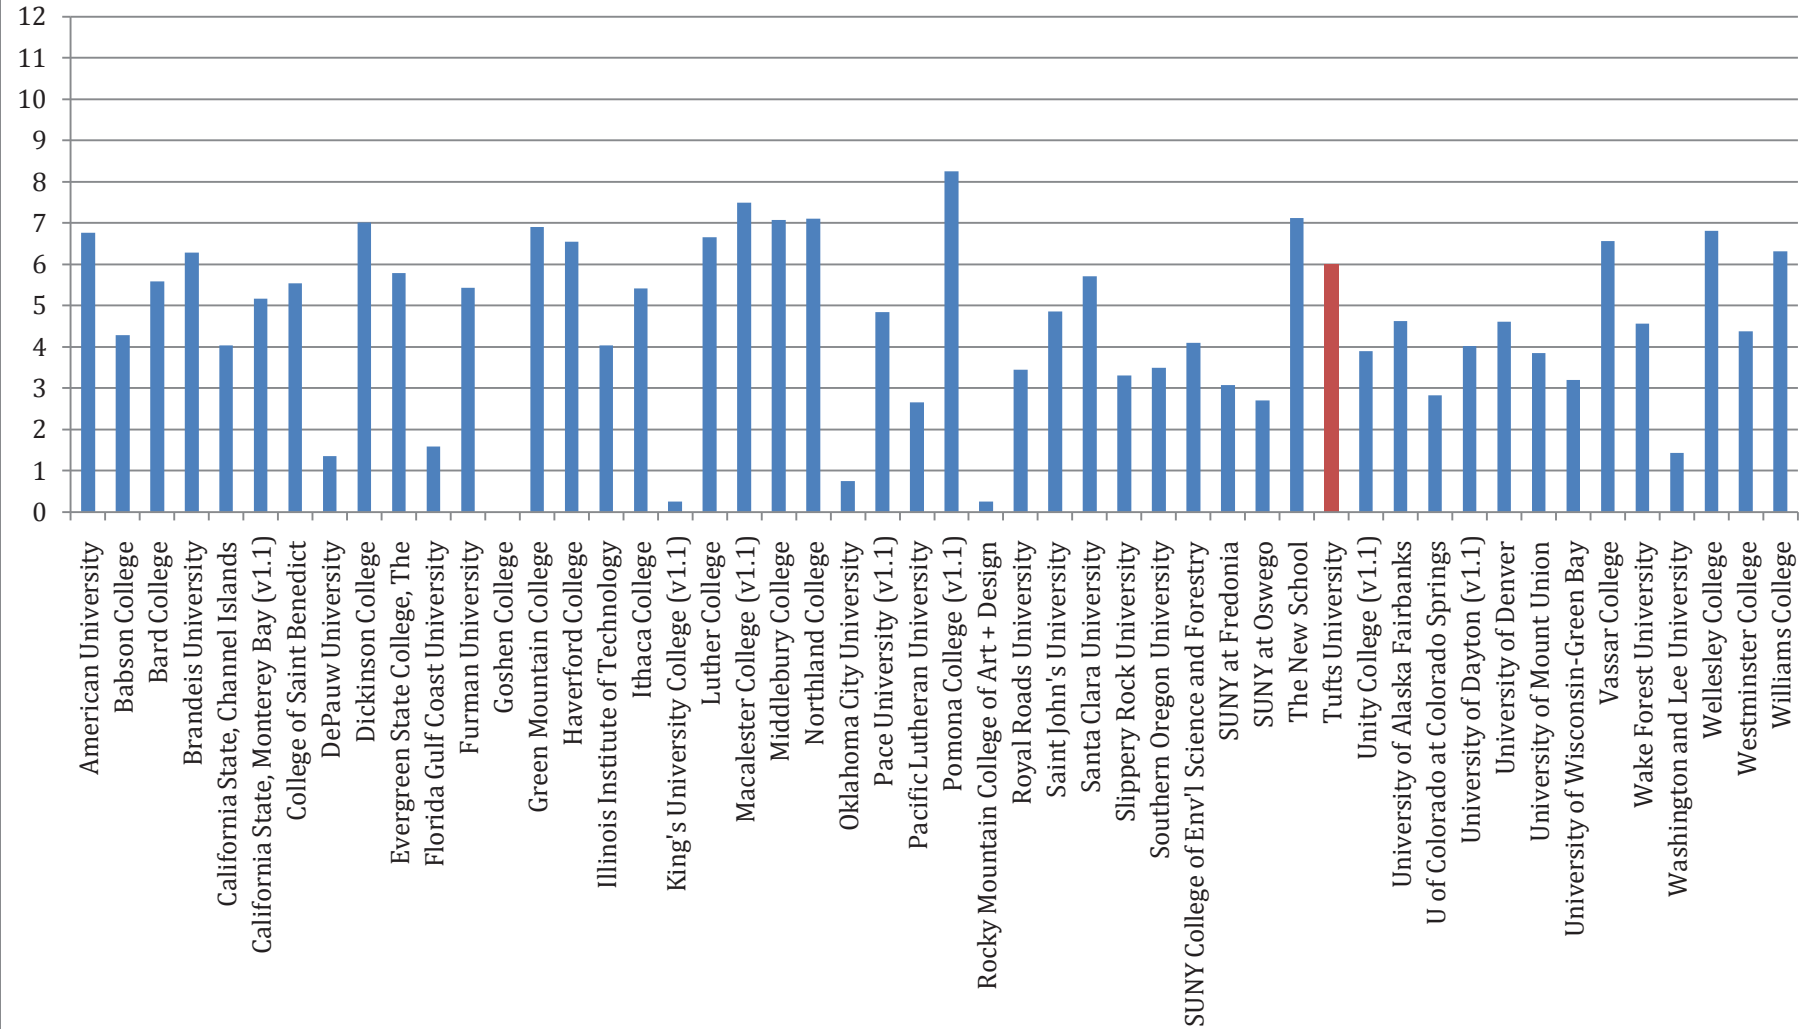

Transportation

Includes [Campus Fleet](#), Student and Employee Commute Modal Split, Bicycle Sharing, Facilities for Bicyclists, Bicycle Plan, Mass Transit, Condensed Work Week, Telecommuting, Carpool Matching, Cash-out of Parking, Carpool Discount, Local Housing, Prohibiting Idling, and Car Sharing