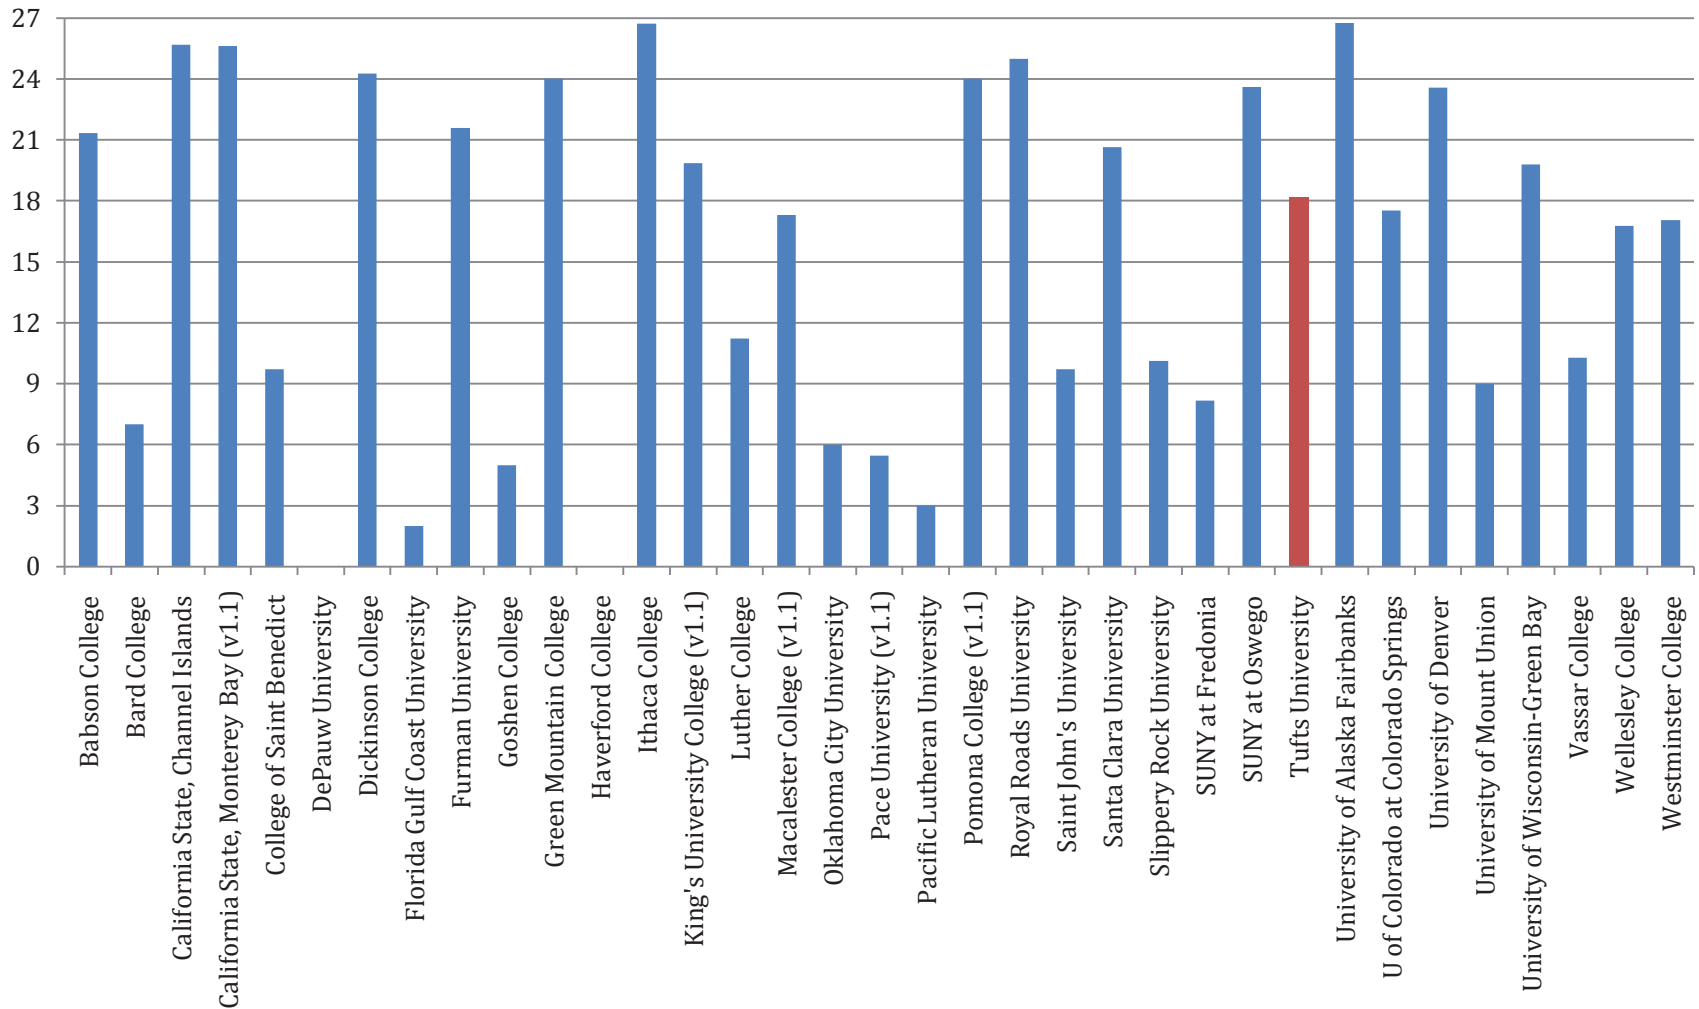

Research (27 pts)

Includes Sustainability Research Identification, Faculty Involved in Sustainability Research, Departments Involved in Sustainability Research, Sustainability Research Incentives, and Interdisciplinary Research in Tenure and Promotion