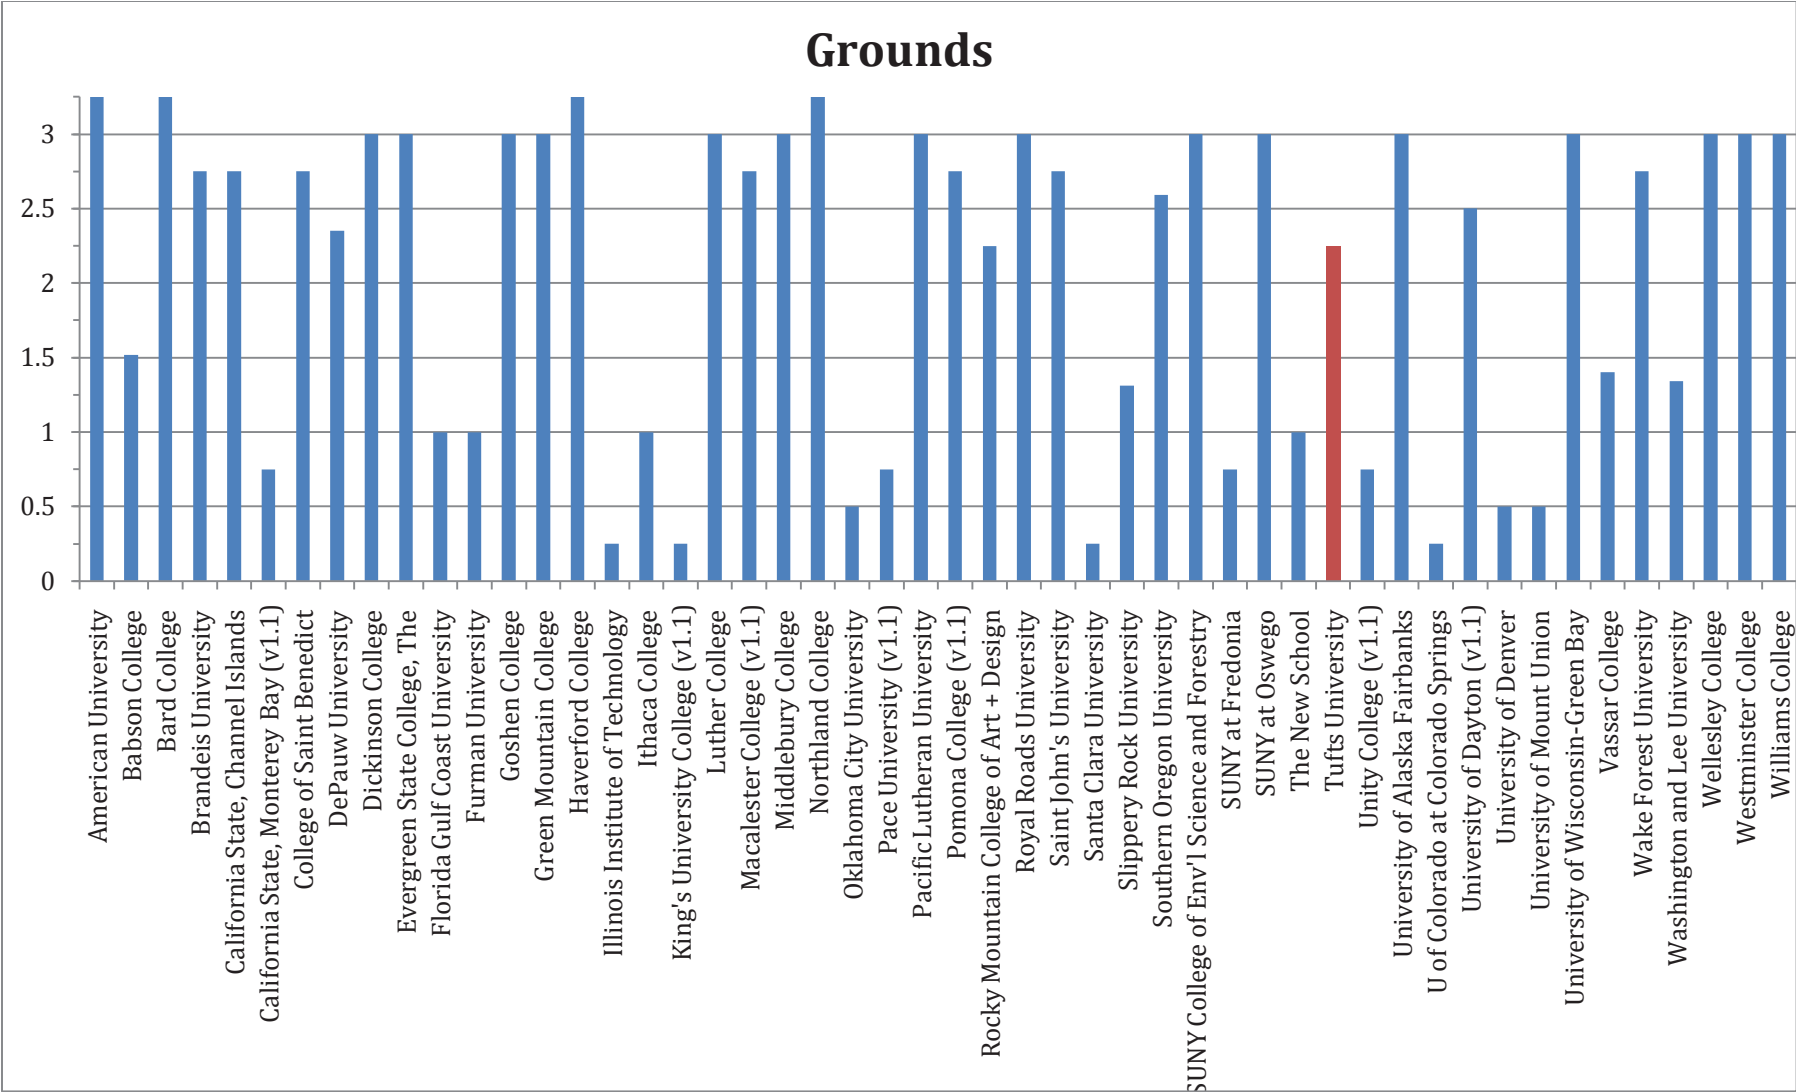

# Grounds

Includes Integrated Pest management, Native Plants, Wildlife Habitat, Tree Campus USA, Snow and Ice Removal, and Compost