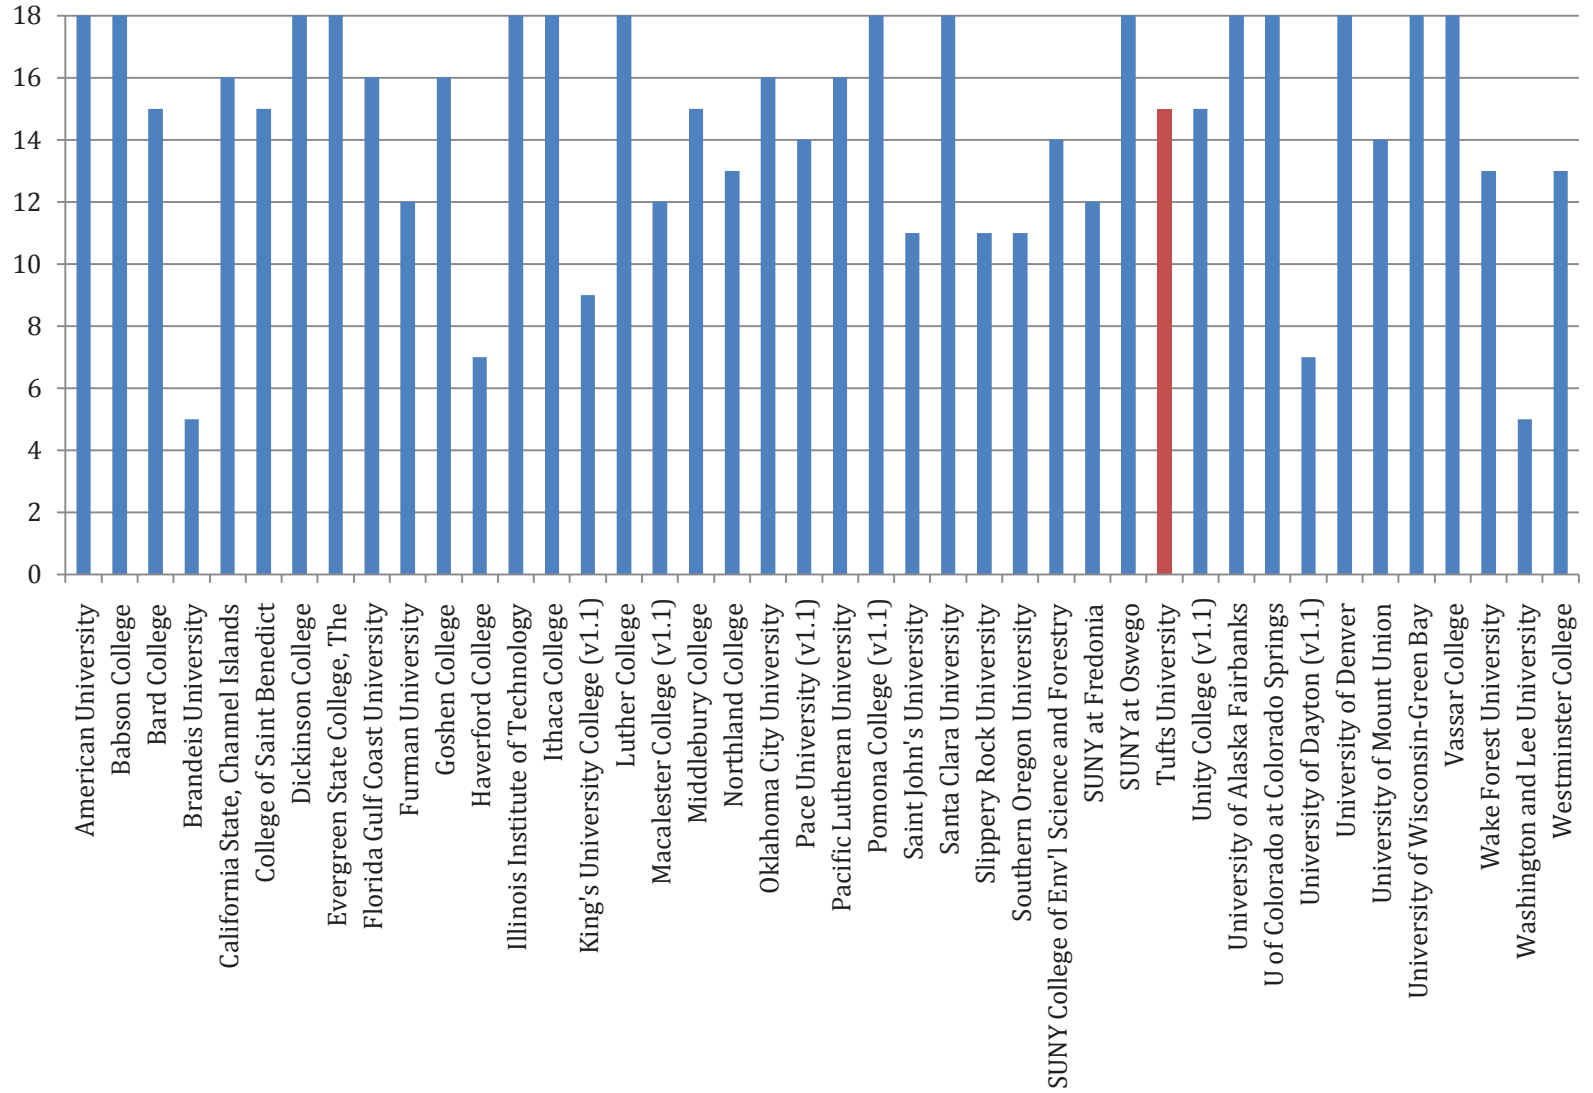

Coordination and Planning

Includes Sustainability Coordination, Strategic Plan, Physical Campus Plan, Sustainability Plan and Climate Plan