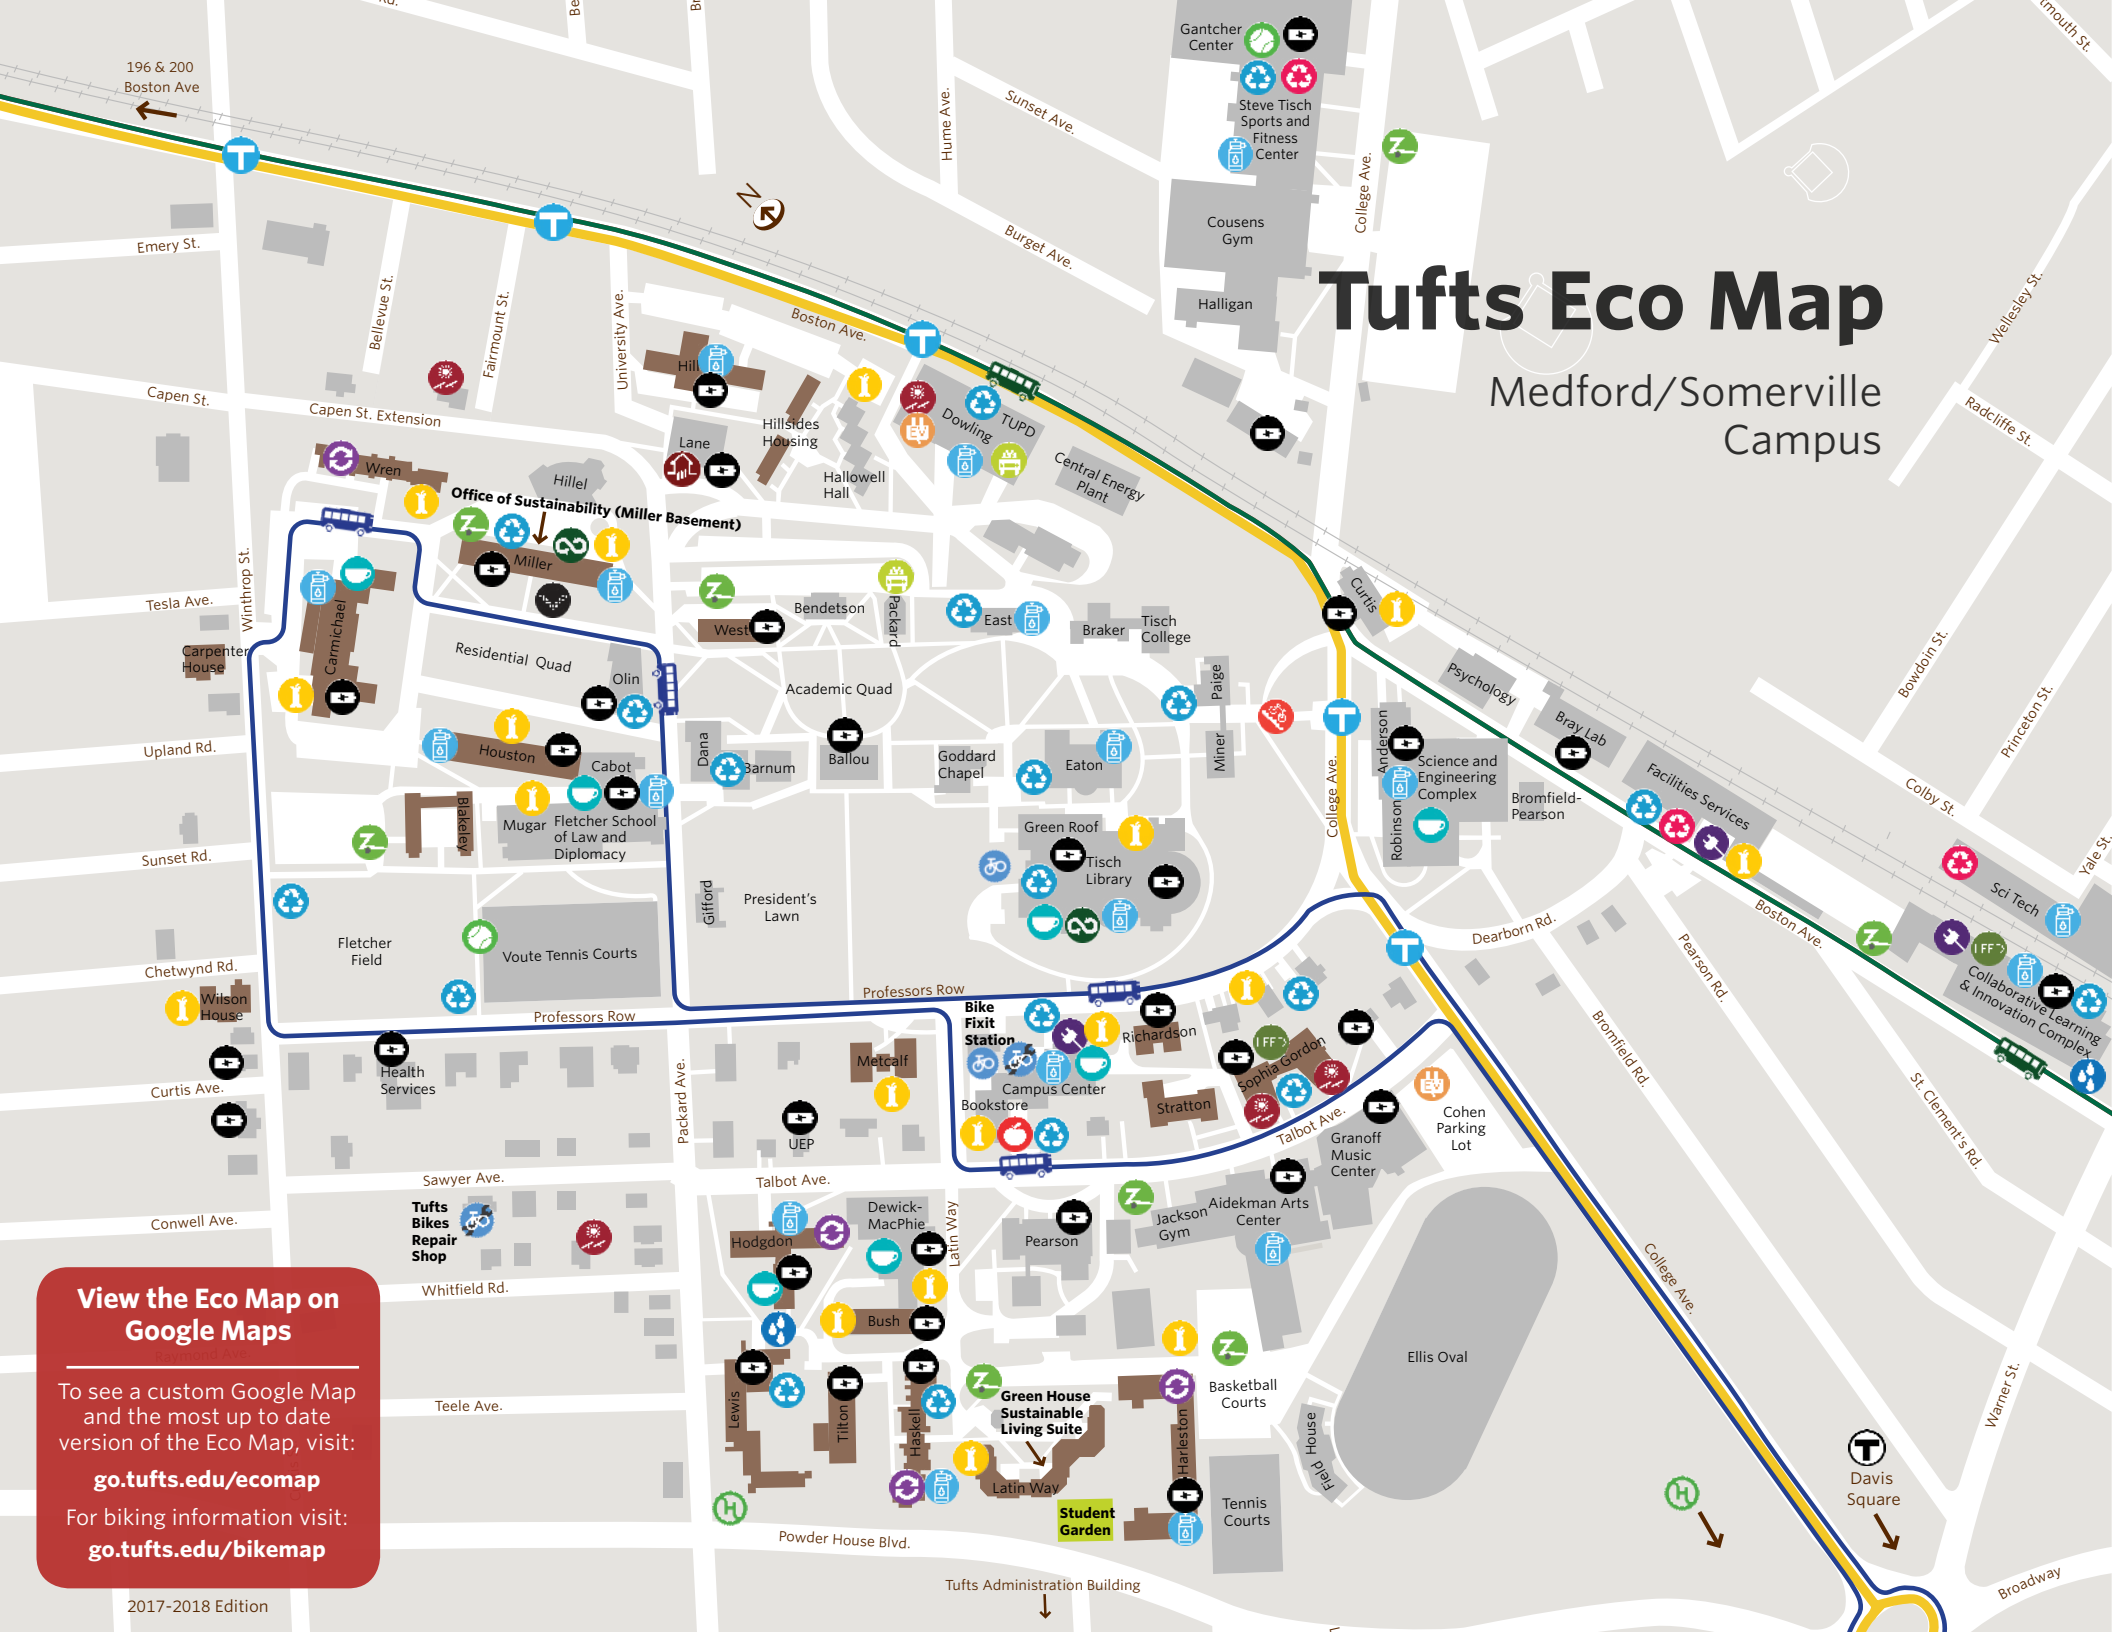

Stay Connected

 Newsletter: bit.ly/greentuftnews

 facebook.com/greenttufts

 twitter.com/greenttufts

 instagram.com/greenttufts

Eco Map

Medford/Somerville Campus

sustainability.tufts.edu

Tufts
UNIVERSITY

sustainability
Supporting a university-wide commitment

Tufts Eco Map

Medford/Somerville
Campus

View the Eco Map on Google Maps

To see a custom Google Map and the most up to date version of the Eco Map, visit:

go.tufts.edu/ecomap

For biking information visit:

go.tufts.edu/bikemap