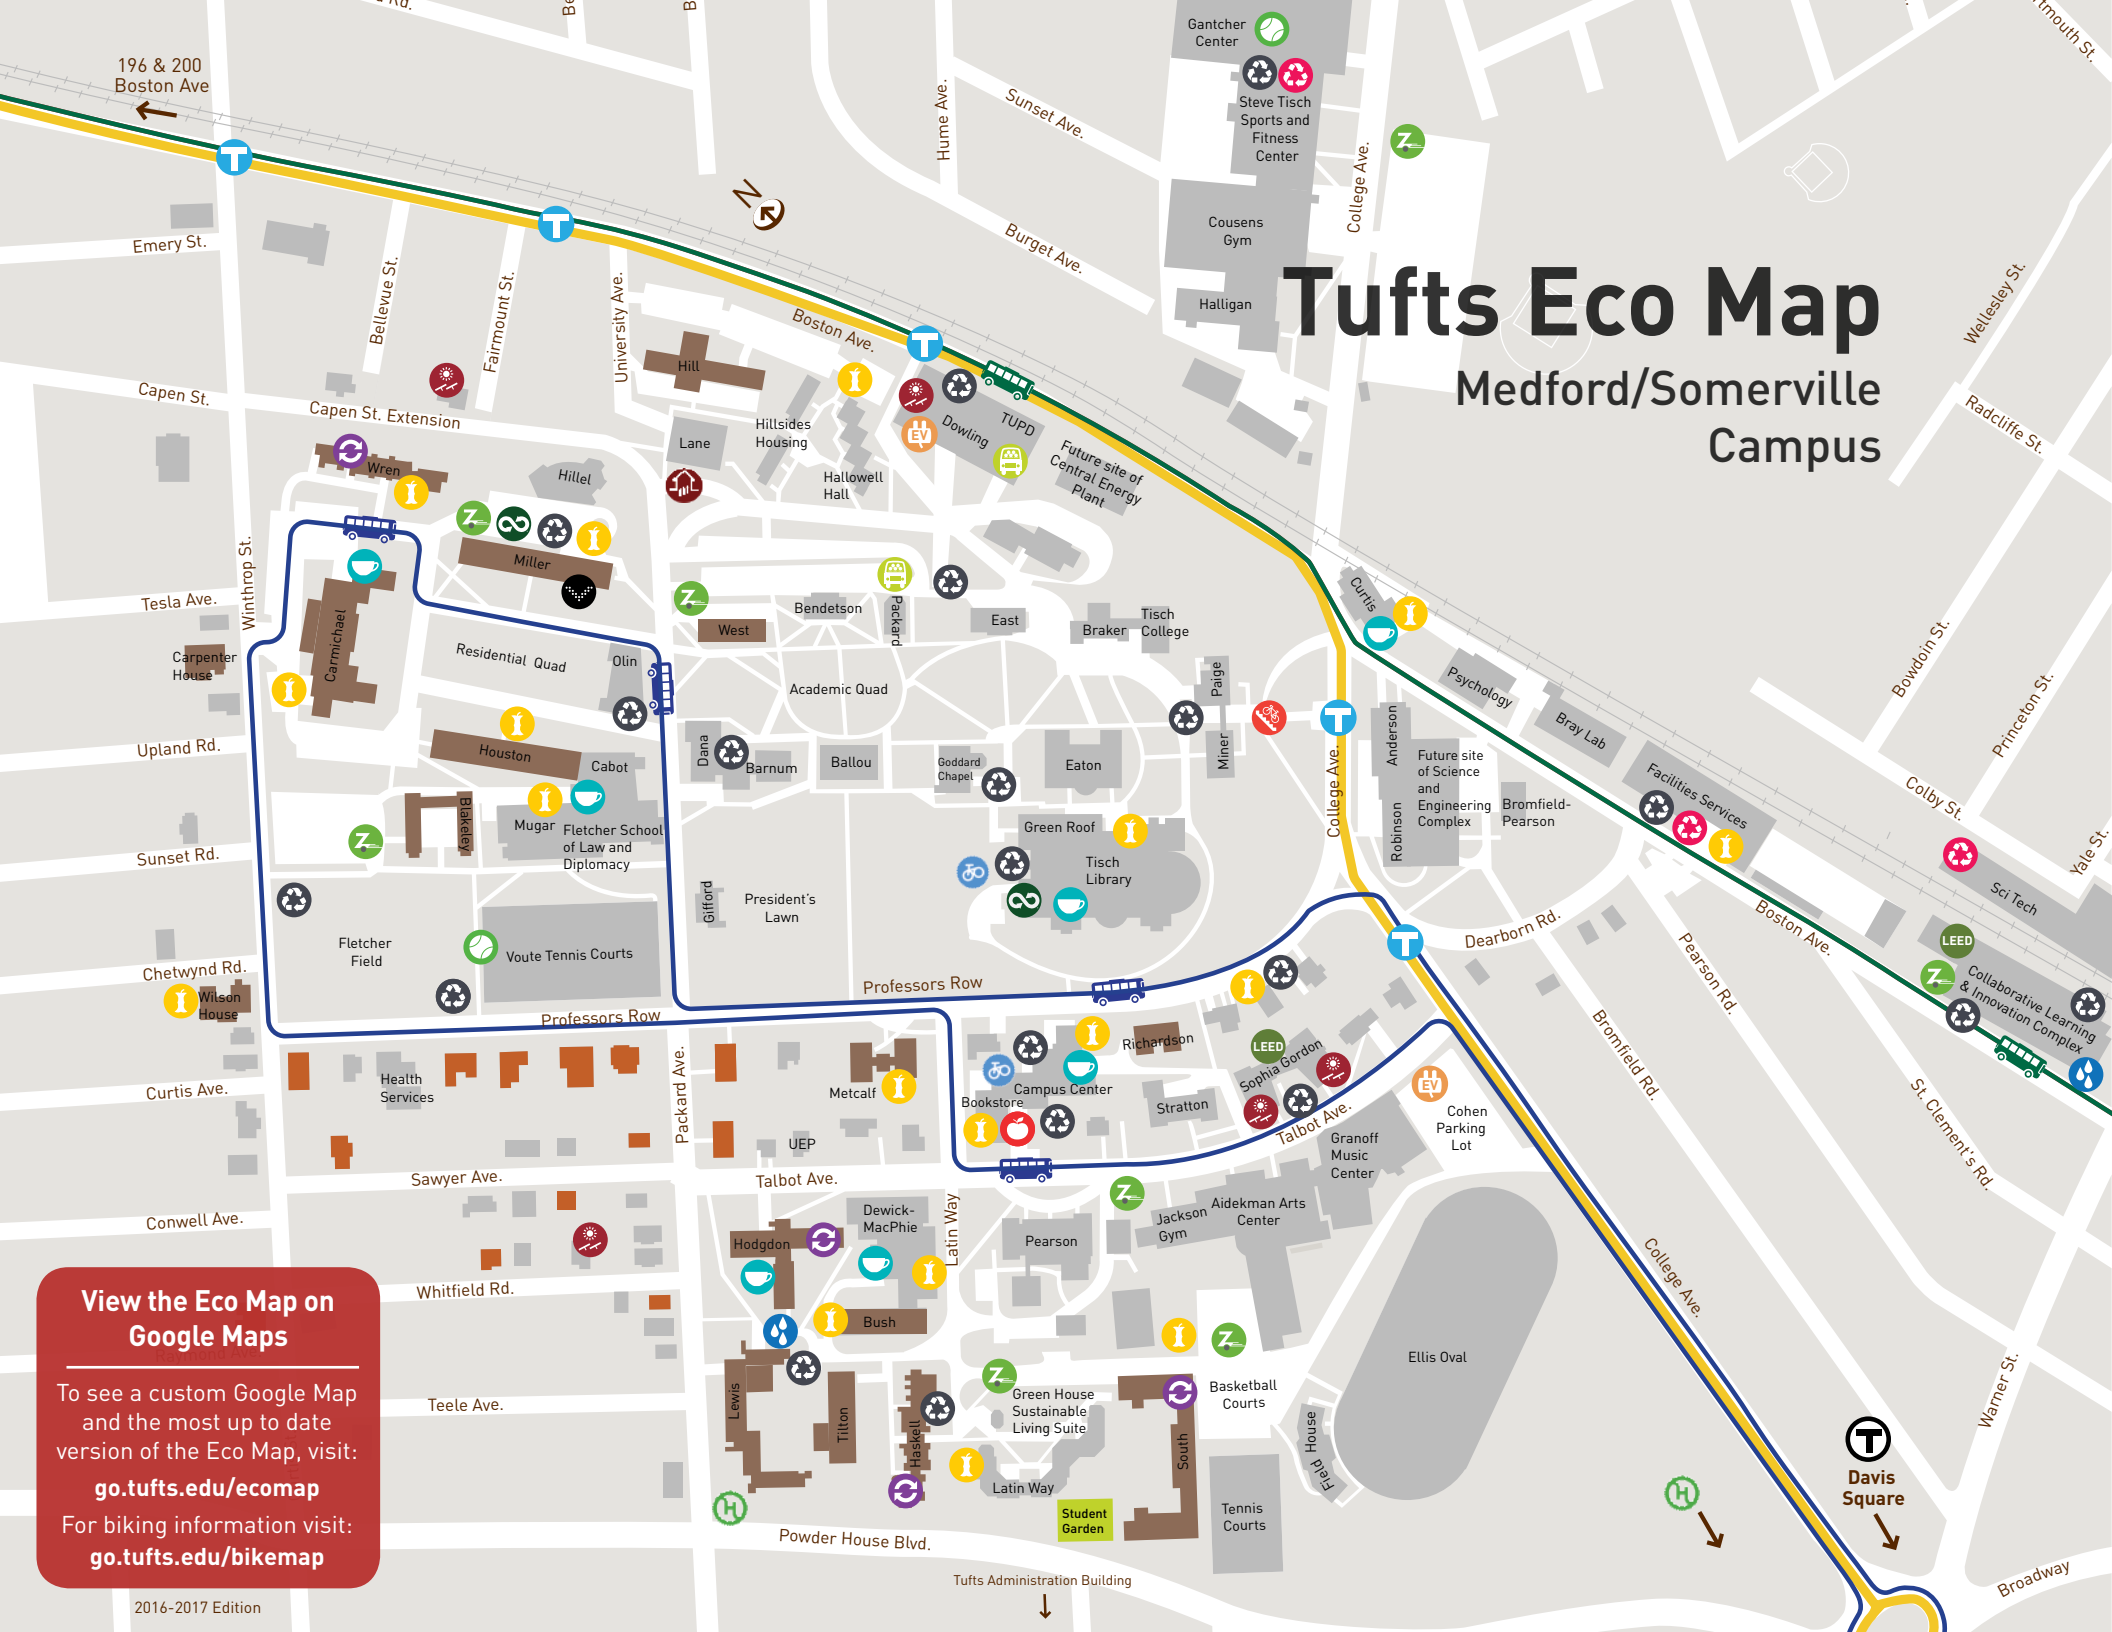

Stay Connected

Subscribe to the Tufts sustainability newsletter:
eepurl.com/vYQbT

 facebook.com/tuftsgetsgreen

 twitter.com/greenttufts

 instagram.com/greenttufts

Eco Map

Medford/Somerville Campus

sustainability.tufts.edu

Tufts
UNIVERSITY

sustainability
Supporting a university-wide commitment

Tufts Eco Map

Medford/Somerville Campus

View the Eco Map on Google Maps

To see a custom Google Map and the most up to date version of the Eco Map, visit:
go.tufts.edu/ecomap

For biking information visit:
go.tufts.edu/bikemap